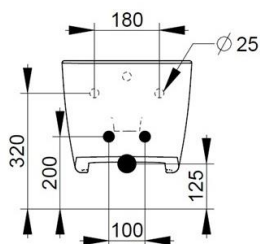

Cod. D432601

White

DOP-No 14528

Wall hung bidet with central taphole. For assembly with suitable wall mounted chair brackets. Including fixation kit for hidden attachment.

Width mm)	360
Depth (mm)	540
Height mm)	310
Weight Kg)	20,30
Overflow hole	Si
Tap Holes	One-hole
Installation	wall hung

available colours:

White

Matt White

Matt Black

PROVIDED FIXINGS / ACCESSORIES

F953199

Fixation set for hidden WH installation

NOT PROVIDED FIXINGS / ACCESSORIES / SPARE PARTS

(* Mandatory)

V9013CR

Syphon set for wall hung bidet

F953099

Chair brackets for wall hung wc/bidet.