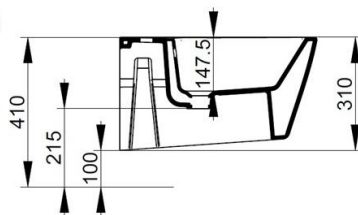

Cod. D432601

White

DOP-No 14528

Wall hung bidet with central taphole. For assembly with suitable wall mounted chair brackets. Including fixation kit for hidden attachment.

Width mm)	360
Depth (mm)	540
Height mm)	310
Weight Kg)	20,30
Overflow hole	Si
Tap Holes	One-hole
Installation	wall hung

available colours:

White

Matt White

Matt Black

PROVIDED FIXINGS / ACCESSORIES

F953199

Fixation set for hidden WH installation

NOT PROVIDED FIXINGS / ACCESSORIES / SPARE PARTS