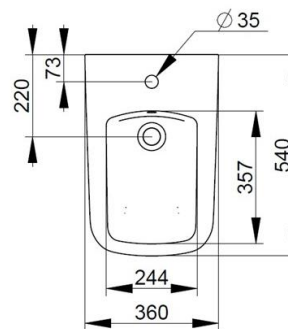

Cod. D432601

White

DOP-No 14528

Wall hung bidet with central taphole. For assembly with suitable wall mounted chair brackets. Including fixation kit for hidden attachment.

Width mm)	360
Depth (mm)	540
Height mm)	310
Weight Kg)	20,30
Overflow hole	Si
Tap Holes	One-hole
Installation	wall hung

available colours:

White

Matt White

Matt Black

PROVIDED FIXINGS / ACCESSORIES

F953199

Fixation set for hidden WH installation

NOT PROVIDED FIXINGS / ACCESSORIES / SPARE PARTS