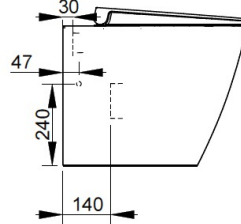

Cod. D433201

White

DOP-No 997

Back to wall bowl with 4,5 L universal outlet, due to rimless system and interior surface design. Supplied with fixation set for hidden attachment. To be completed with seat and cover and outlet bend in case of vertical installation.

Width (mm)	360
Depth (mm)	540
Height (mm)	410
Weight (Kg)	28,50
Flush Volume (l)	4,5
Installation	back to wall
Outlet	universal outlet

available colours:

	A	
Curva	Da	a
F950099	55	85
F950399	130	140
F950199	160	190 Max
F951199	Racc. eccentrico 20mm	
F951299	Racc. eccentrico 40mm	