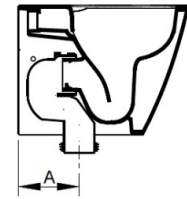

Cod. D433201

White

DOP-No 997

Back to wall bowl with 4,5 L universal outlet, due to rimless system and interior surface design. Supplied with fixation set for hidden attachment. To be completed with seat and cover and outlet bend in case of vertical installation.

Width (mm)	360
Depth (mm)	540
Height (mm)	410
Weight (Kg)	28,50
Flush Volume (l)	4,5
Installation	back to wall
Outlet	universal outlet

available colours:

	A	
Curva	Da	a
F950099	55	85
F950399	130	140
F950199	160	190 Max
F951199	Racc. eccentrico 20mm	
F951299	Racc. eccentrico 40mm	