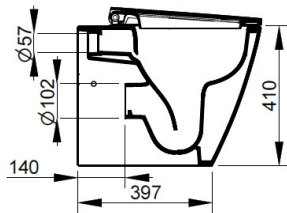

Cod. D433201

White

DOP-No 997

Back to wall bowl with 4,5 L universal outlet, due to rimless system and interior surface design. Supplied with fixation set for hidden attachment. To be completed with seat and cover and outlet bend in case of vertical installation.

Width (mm)	360
Depth (mm)	540
Height (mm)	410
Weight (Kg)	28,50
Flush Volume (l)	4,5
Installation	back to wall
Outlet	universal outlet

available colours:

	A	
Curva	Da	a
F950099	55	85
F950399	130	140
F950199	160	190 Max
F951199	Racc. eccentrico 20mm	
F951299	Racc. eccentrico 40mm	