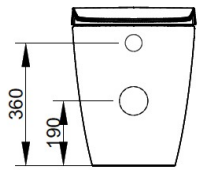

Cod. D433201

White

DOP-No 997

Back to wall bowl with 4,5 L universal outlet, due to rimless system and interior surface design. Supplied with fixation set for hidden attachment. To be completed with seat and cover and outlet bend in case of vertical installation.

Width (mm)	360
Depth (mm)	540
Height (mm)	410
Weight (Kg)	28,50
Flush Volume (l)	4,5
Installation	back to wall
Outlet	universal outlet

available colours:

	A	
Curva	Da	a
F950099	55	85
F950399	130	140
F950199	160	190 Max
F951199	Racc. eccentrico 20mm	
F951299	Racc. eccentrico 40mm	