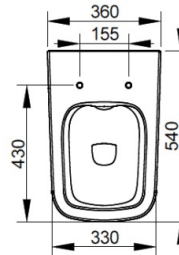

Cod. D433201

White

DOP-No 997

Back to wall bowl with 4,5 L universal outlet, due to rimless system and interior surface design. Supplied with fixation set for hidden attachment. To be completed with seat and cover and outlet bend in case of vertical installation.

Width (mm)	360
Depth (mm)	540
Height (mm)	410
Weight (Kg)	28,50
Flush Volume (l)	4,5
Installation	back to wall
Outlet	universal outlet

available colours:

	A	
Curva	Da	a
F950099	55	85
F950399	130	140
F950199	160	190 Max
F951199	Racc. eccentrico 20mm	
F951299	Racc. eccentrico 40mm	