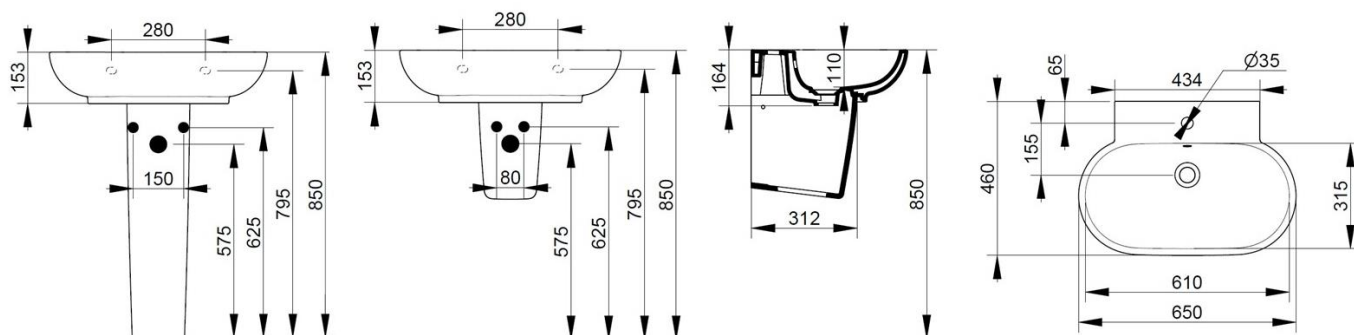

Cod. D461101

White

DOP-No 14688

Wall mounted basin with overflow and central taphole; waste with ceramic cover; for assembly with pedestal, semi-pedestal, or alone with syphon. To be installed with compatible fixings (not supplied) according to wall type.

Width mm)	650
Depth (mm)	460
Height mm)	153
Weight Kg)	20,40
Overflow hole	Si
Tap Holes	One-hole
Installation	wall mounted

available colours:

### NOT PROVIDED FIXINGS / ACCESSORIES / SPARE PARTS

(\* Mandatory)

-   
**D461501**  
 Ceramic pedestal
-   
**D461801**  
 Ceramic semi-pedestal supplied with fixation set.
-   
**V302501**  
 Pop-up waste for basin with D75 ceramic cover.
-   
**V303081**  
 Design syphon for basin
-   
**V3030CR**  
 Design syphon for basin
-   
**F303199**  
 Fixation set for basin.
-   
**V302701**  
 Rod control for pop-up waste with D75 mm ceramic cover