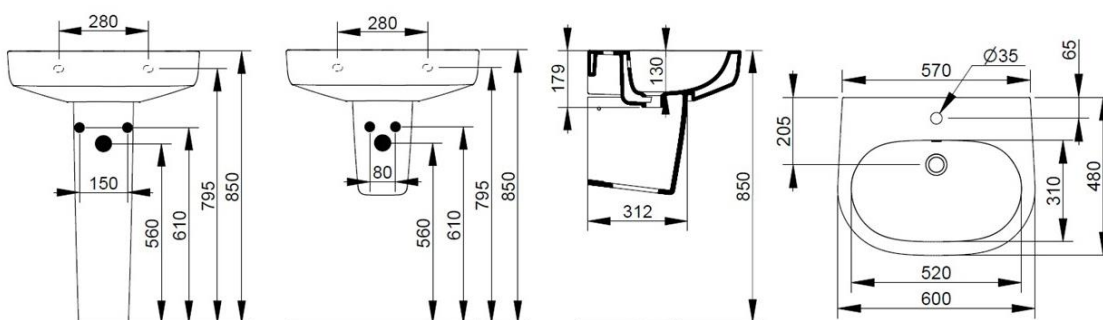

Cod. D461201

White

DOP-No 14688

Wall mounted basin with overflow and central tap hole; for assembly with pedestal, semi-pedestal, or alone with syphon. To be installed with compatible fixings (not supplied) according to wall type.

Width mm)	600
Depth (mm)	480
Height mm)	160
Weight Kg)	19,30
Overflow hole	Si
Tap Holes	One-hole
Installation	wall mounted

available colours: