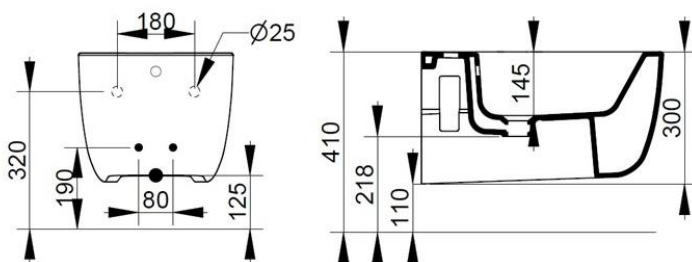

Cod. D462601

White

DOP-No 14528

Wall hung bidet with central taphole. For assembly with suitable wall mounted chair brackets. Including fixation kit for hidden attachment.

Width mm)	360
Depth (mm)	550
Height mm)	300
Weight Kg)	19,60
Overflow hole	Si
Tap Holes	One-hole
Installation	wall hung

available colours:

PROVIDED FIXINGS / ACCESSORIES

F953199

Fixation set for hidden WH installation

NOT PROVIDED FIXINGS / ACCESSORIES / SPARE PARTS

(* Mandatory)

V9013CR

Syphon set for wall hung bidet

F953099 *

Chair brackets for wall hung wc/bidet.