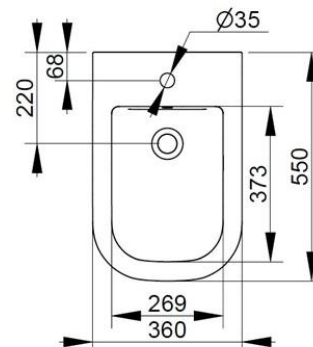

Cod. D462601

White

DOP-No 14528

Wall hung bidet with central taphole. For assembly with suitable wall mounted chair brackets. Including fixation kit for hidden attachment.

Width mm)	360
Depth (mm)	550
Height mm)	300
Weight Kg)	19,60
Overflow hole	Si
Tap Holes	One-hole
Installation	wall hung

available colours:

PROVIDED FIXINGS / ACCESSORIES

F953199

Fixation set for hidden WH installation

NOT PROVIDED FIXINGS / ACCESSORIES / SPARE PARTS

(* Mandatory)

V9013CR

Syphon set for wall hung bidet

F953099 *

Chair brackets for wall hung wc/bidet.