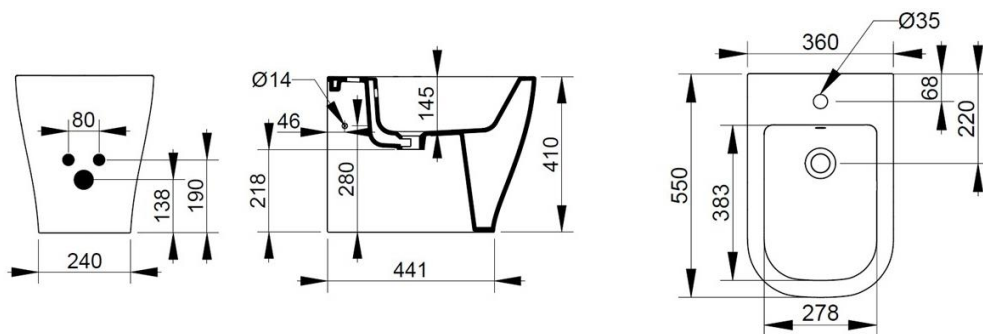

Cod. D463501

White

DOP-No 14528

Back to wall bidet, with central taphole; supplied with fixation set for hidden attachment.

Width mm)	360
Depth (mm)	550
Height mm)	410
Weight Kg)	23,00
Overflow hole	Si
Tap Holes	One-hole
Installation	back to wall

available colours:

PROVIDED FIXINGS / ACCESSORIES

F953299

Fixation set for hidden BTW installation