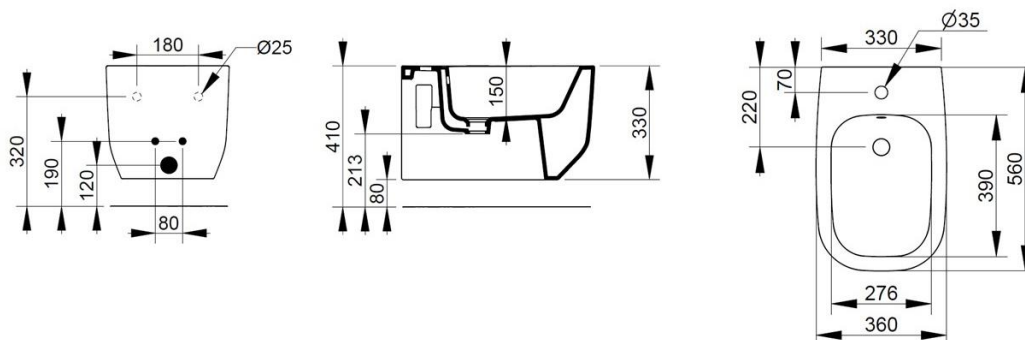

Cod. D502601

White

DOP-No 14528

Wall hung bidet with central taphole. For assembly with suitable wall mounted chair brackets. Including fixation kit for hidden attachment.

Width mm)	360
Depth (mm)	560
Height mm)	330
Weight Kg)	26,90
Overflow hole	Si
Tap Holes	One-hole
Installation	wall hung

available colours:

White

Matt
WhiteAntique
PinkConcrete
Grey

Sky Blue

Matt
Black

PROVIDED FIXINGS / ACCESSORIES

**F953199**

Fixation set for hidden
WH installation