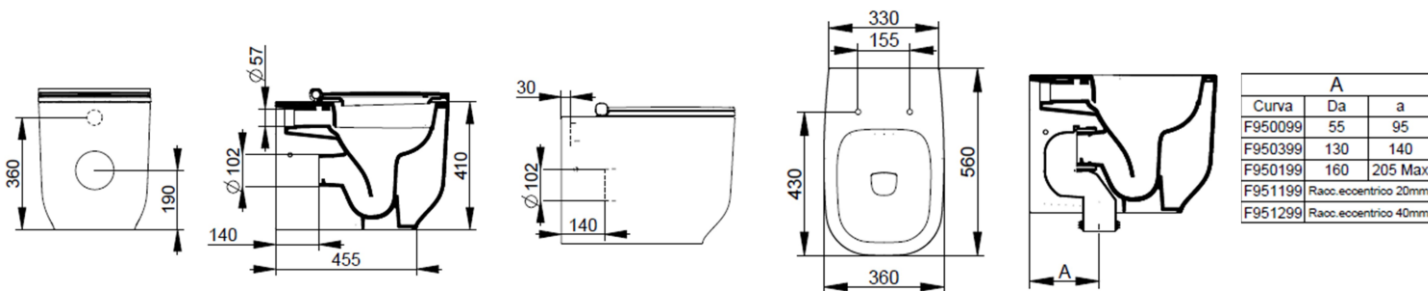

Cod. D503101

White

DOP-No 997

Back to wall bowl with 4,5 L universal outlet, due to rimless system and interior surface design. Supplied with fixation set for hidden attachment. To be completed with seat and cover and outlet bend in case of vertical installation.

Width (mm)	360
Depth (mm)	560
Height (mm)	410
Weight (Kg)	30,40
Flush Volume (l)	4,5
Installation	back to wall
Outlet	universal outlet

available colours:

SEAT and COVER (NOT INCLU

S503201
Normal closing seat and cover, with metal quick take-off hinges