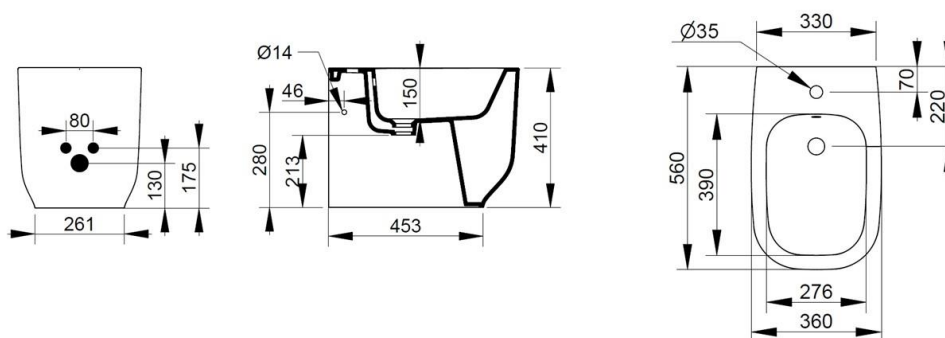

Cod. D503501

White

DOP-No 14528

Back to wall bidet, with central taphole; supplied with fixation set for hidden attachment.

Width (mm)	360
Depth (mm)	560
Height (mm)	410
Weight (Kg)	27,00
Overflow hole	Si
Tap Holes	One-hole
Installation	back to wall

available colours:

White

Matt
White

Antique
Pink

Concrete
Grey

Sky Blue

Matt
Black

PROVIDED FIXINGS / ACCESSORIES

F953299

Fixation set for hidden
BTW installation