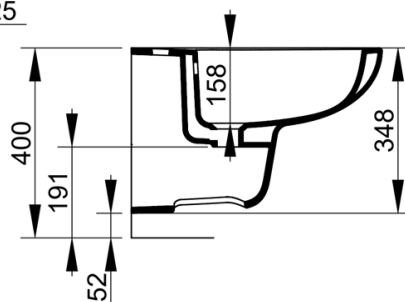

Cod. D522601

White

DOP-No 14528

Wall hung bidet with central taphole; including fixation set. For assembly with suitable wall mounted chair brackets and acoustic insulation set.

IMMAGINE
NON DISPONIBILE

Width mm)	360
Depth (mm)	530
Height mm)	350
Weight Kg)	18,7
Overflow hole	Si
Tap Holes	One-hole
Installation	wall hung

PROVIDED FIXINGS / ACCESSORIES

F953499

Spare kit for F950399 chair brackets: screw, washer, cover.

NOT PROVIDED FIXINGS / ACCESSORIES / SPARE PARTS

(* Mandatory)

V9013CR

Syphon set for wall hung bidet

F953099 *