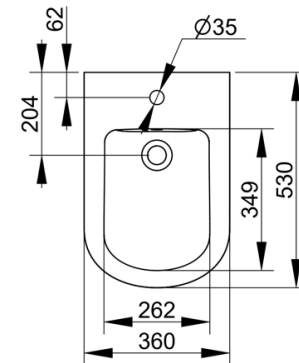

Cod. D522601

White

DOP-No 14528

Wall hung bidet with central taphole; including fixation set. For assembly with suitable wall mounted chair brackets and acoustic insulation set.

IMMAGINE
NON DISPONIBILE

Width mm)	360
Depth (mm)	530
Height mm)	350
Weight Kg)	18,7
Overflow hole	Si
Tap Holes	One-hole
Installation	wall hung