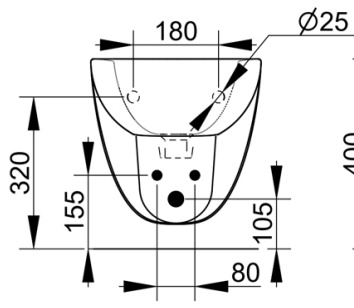

Cod. D522601

White

DOP-No 14528

Wall hung bidet with central taphole; including fixation set. For assembly with suitable wall mounted chair brackets and acoustic insulation set.

IMMAGINE
NON DISPONIBILE

Width mm)	360
Depth (mm)	530
Height mm)	350
Weight Kg)	18,7
Overflow hole	Si
Tap Holes	One-hole
Installation	wall hung