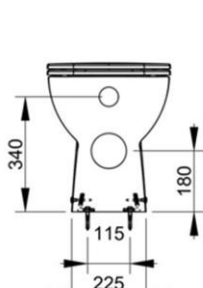

Cod. D523101

White

DOP-No 997

Back to wall bowl with 4,5 L universal outlet, supplied with fixation set. To be completed with seat and cover and outlet bend in case of vertical installation.

Width (mm)	360
Depth (mm)	530
Height (mm)	400
Weight (Kg)	20,7
Flush Volume (l)	4,5
Installation	back to wall
Outlet	universal outlet

Curva	A
F950099	60
F950399	115 Max
F951199	Racc.eccentrico 20mm

**F952199**

Eccentric adapter for wc water inlet 10 mm.

**V9060CR**

Decorative caps for fixation set F954199 (2 pcs) white