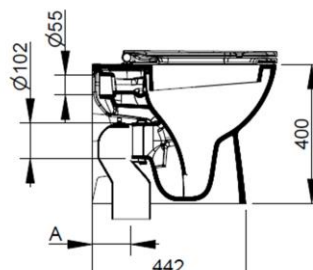

Cod. D523101

White

DOP-No 997

Back to wall bowl with 4,5 L universal outlet, supplied with fixation set. To be completed with seat and cover and outlet bend in case of vertical installation.

Width (mm)	360
Depth (mm)	530
Height (mm)	400
Weight (Kg)	20,7
Flush Volume (l)	4,5
Installation	back to wall
Outlet	universal outlet

Curva	A
F950099	60
F950399	115 Max
F951199	Racc.eccentrico 20mm

**F952199**

Eccentric adapter for wc water inlet 10 mm.

**V9060CR**

Decorative caps for fixation set F954199 (2 pcs) white