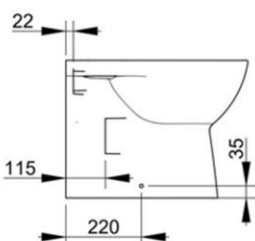

Cod. D523101

White

DOP-No 997

Back to wall bowl with 4,5 L universal outlet, supplied with fixation set. To be completed with seat and cover and outlet bend in case of vertical installation.

Width (mm)	360
Depth (mm)	530
Height (mm)	400
Weight (Kg)	20,7
Flush Volume (l)	4,5
Installation	back to wall
Outlet	universal outlet

Curva	A
F950099	60
F950399	115 Max
F951199	Racc.eccentrico 20mm

**F952199**

Eccentric adapter for wc water inlet 10 mm.

**V9060CR**

Decorative caps for fixation set F954199 (2 pcs) white