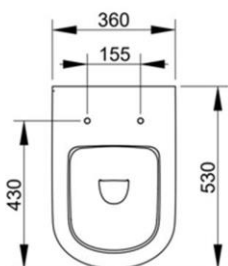

Cod. D523101

White

DOP-No 997

Back to wall bowl with 4,5 L universal outlet, supplied with fixation set. To be completed with seat and cover and outlet bend in case of vertical installation.

Width (mm)	360
Depth (mm)	530
Height (mm)	400
Weight (Kg)	20,7
Flush Volume (l)	4,5
Installation	back to wall
Outlet	universal outlet

Curva	A
F950099	60
F950399	115 Max
F951199	Racc.eccentrico 20mm

**F952199**

Eccentric adapter for wc water inlet 10 mm.

**V9060CR**

Decorative caps for fixation set F954199 (2 pcs) white