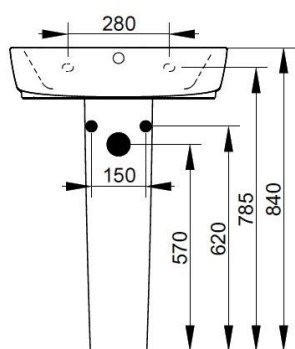

Cod. D551201

White

DOP-No 14688

Wall mounted basin with overflow and central taphole; for assembly with pedestal, semi-pedestal, or alone with syphon. To be installed with compatible fixings (not supplied) according to wall type.

Width mm)	600
Depth (mm)	480
Height mm)	140
Weight Kg)	16,5
Overflow hole	Si
Tap Holes	One-hole
Installation	wall mounted

NOT PROVIDED FIXINGS / ACCESSORIES / SPARE PARTS

(* Mandatory)

D461501
Ceramic pedestal

D461801
Ceramic semi-pedestal
supplied with fixation set.

V3021CR
Push button pop-up waste,
with overflow, chrome
plated

V303081
Design syphon for basin

V3030CR
Design syphon for basin

F303199 *
Fixation set for basin.