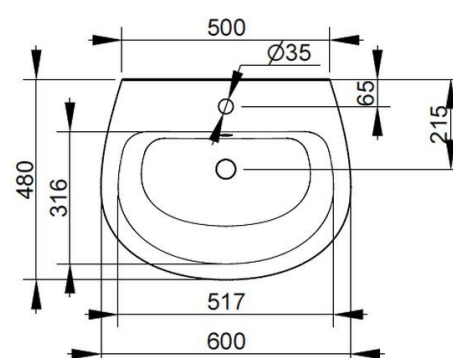

Cod. D551201

White

DOP-No 14688

Wall mounted basin with overflow and central taphole; for assembly with pedestal, semi-pedestal, or alone with syphon. To be installed with compatible fixings (not supplied) according to wall type.

Width mm)	600
Depth (mm)	480
Height mm)	140
Weight Kg)	16,5
Overflow hole	Si
Tap Holes	One-hole
Installation	wall mounted

NOT PROVIDED FIXINGS / ACCESSORIES / SPARE PARTS

(* Mandatory)

D461501
Ceramic pedestal