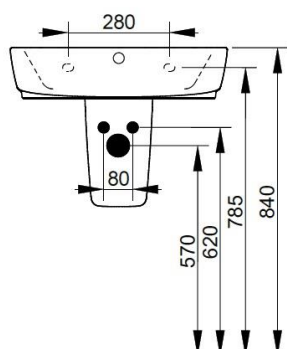

Cod. D551201

White

DOP-No 14688

Wall mounted basin with overflow and central taphole; for assembly with pedestal, semi-pedestal, or alone with syphon. To be installed with compatible fixings (not supplied) according to wall type.

Width mm)	600
Depth (mm)	480
Height mm)	140
Weight Kg)	16,5
Overflow hole	Si
Tap Holes	One-hole
Installation	wall mounted

NOT PROVIDED FIXINGS / ACCESSORIES / SPARE PARTS

(* Mandatory)

D461501
Ceramic pedestal

D461801
Ceramic semi-pedestal
supplied with fixation set.

V3021CR
Push button pop-up waste,
with overflow, chrome
plated

V303081
Design syphon for basin

V3030CR
Design syphon for basin

F303199 *
Fixation set for basin.