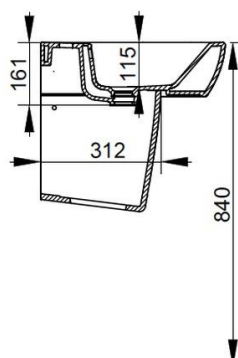

Cod. D551201

White

DOP-No 14688

Wall mounted basin with overflow and central taphole; for assembly with pedestal, semi-pedestal, or alone with syphon. To be installed with compatible fixings (not supplied) according to wall type.

Width mm)	600
Depth (mm)	480
Height mm)	140
Weight Kg)	16,5
Overflow hole	Si
Tap Holes	One-hole
Installation	wall mounted

NOT PROVIDED FIXINGS / ACCESSORIES / SPARE PARTS

(* Mandatory)

D461501
Ceramic pedestal