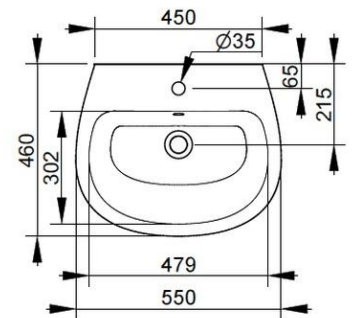

Cod. D551401

White

DOP-No 14688

Wall mounted basin with overflow and central taphole; for assembly with pedestal, semi-pedestal, or alone with syphon. To be installed with compatible fixings (not supplied) according to wall type.

Width mm)	550
Depth (mm)	460
Height mm)	140
Weight Kg)	15,2
Overflow hole	Si
Tap Holes	One-hole
Installation	wall mounted

NOT PROVIDED FIXINGS / ACCESSORIES / SPARE PARTS

(* Mandatory)

D461501

Ceramic pedestal