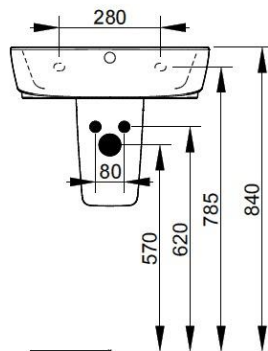

Cod. D551401

White

DOP-No 14688

Wall mounted basin with overflow and central taphole; for assembly with pedestal, semi-pedestal, or alone with syphon. To be installed with compatible fixings (not supplied) according to wall type.

Width mm)	550
Depth (mm)	460
Height mm)	140
Weight Kg)	15,2
Overflow hole	Si
Tap Holes	One-hole
Installation	wall mounted

NOT PROVIDED FIXINGS / ACCESSORIES / SPARE PARTS

(* Mandatory)

D461501

Ceramic pedestal

D461801

Ceramic semi-pedestal
supplied with fixation set.

V3021CR

Push button pop-up waste,
with overflow, chrome
plated

V303081

Design syphon for basin

V3030CR

Design syphon for basin