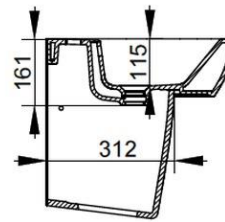

Cod. D551401

White

DOP-No 14688

Wall mounted basin with overflow and central taphole; for assembly with pedestal, semi-pedestal, or alone with syphon. To be installed with compatible fixings (not supplied) according to wall type.

Width mm)	550
Depth (mm)	460
Height mm)	140
Weight Kg)	15,2
Overflow hole	Si
Tap Holes	One-hole
Installation	wall mounted

NOT PROVIDED FIXINGS / ACCESSORIES / SPARE PARTS

(* Mandatory)

D461501

Ceramic pedestal

D461801

Ceramic semi-pedestal
supplied with fixation set.

V3021CR

Push button pop-up waste,
with overflow, chrome
plated

V303081

Design syphon for basin

V3030CR

Design syphon for basin