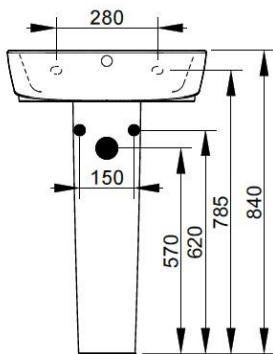

Cod. D551401

White

DOP-No 14688

Wall mounted basin with overflow and central taphole; for assembly with pedestal, semi-pedestal, or alone with syphon. To be installed with compatible fixings (not supplied) according to wall type.

Width mm)	550
Depth (mm)	460
Height mm)	140
Weight Kg)	15,2
Overflow hole	Si
Tap Holes	One-hole
Installation	wall mounted

NOT PROVIDED FIXINGS / ACCESSORIES / SPARE PARTS

(* Mandatory)

D461501

Ceramic pedestal

D461801

Ceramic semi-pedestal
supplied with fixation set.

V3021CR

Push button pop-up waste,
with overflow, chrome
plated

V303081

Design syphon for basin

V3030CR

Design syphon for basin