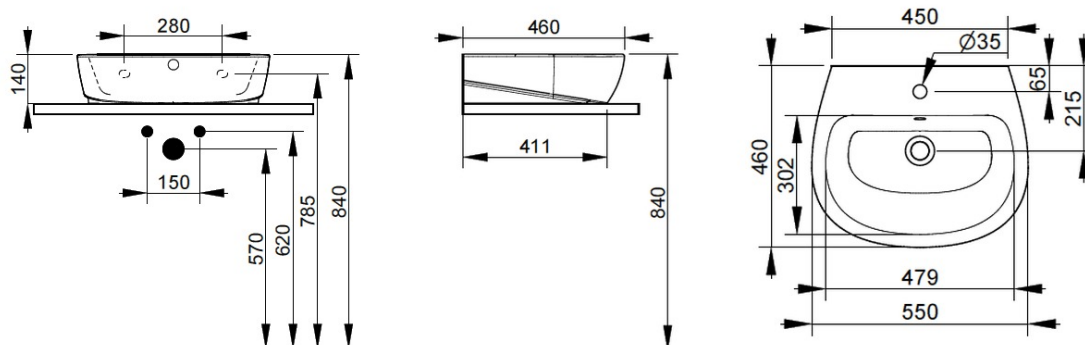

Cod. D551501

White

DOP-No 997

Vessel basin with overflow and central taphole; grinded at the bottom for assembly on furniture. To be installed with compatible fixings according to wall type, not supplied.

Width mm)	550
Depth (mm)	460
Height mm)	140
Weight Kg)	15,2
Overflow hole	Si
Tap Holes	One-hole
Installation	wall mounted

NOT PROVIDED FIXINGS / ACCESSORIES / SPARE PARTS

(* Mandatory)

V3021CR

Push button pop-up waste, with overflow, chrome plated