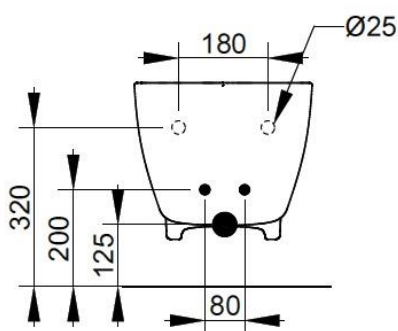

Cod. D552601

White

DOP-No 14528

Wall hung bidet with central taphole. For assembly with suitable wall mounted chair brackets. Including fixation kit for hidden attachment.

Width mm)	358
Depth (mm)	540
Height mm)	30,5
Weight Kg)	18,4
Overflow hole	Si
Tap Holes	One-hole
Installation	wall hung