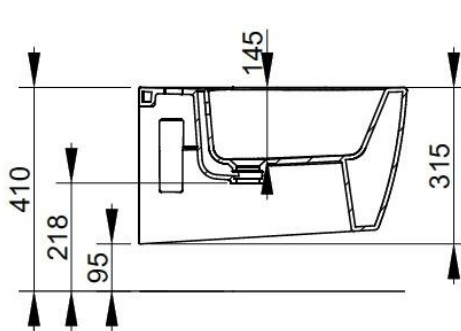

Cod. D552601

White

DOP-No 14528

Wall hung bidet with central taphole. For assembly with suitable wall mounted chair brackets. Including fixation kit for hidden attachment.

Width mm)	358
Depth (mm)	540
Height mm)	30,5
Weight Kg)	18,4
Overflow hole	Si
Tap Holes	One-hole
Installation	wall hung

PROVIDED FIXINGS / ACCESSORIES

F953199

Fixation set for hidden WH installation

NOT PROVIDED FIXINGS / ACCESSORIES / SPARE PARTS

(* Mandatory)

V9013CR

Syphon set for wall hung bidet

F953099 *