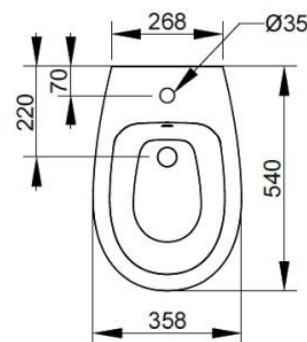

Cod. D552601

White

DOP-No 14528

Wall hung bidet with central taphole. For assembly with suitable wall mounted chair brackets. Including fixation kit for hidden attachment.

Width mm)	358
Depth (mm)	540
Height mm)	30,5
Weight Kg)	18,4
Overflow hole	Si
Tap Holes	One-hole
Installation	wall hung

PROVIDED FIXINGS / ACCESSORIES

F953199

Fixation set for hidden WH installation

NOT PROVIDED FIXINGS / ACCESSORIES / SPARE PARTS

(* Mandatory)

V9013CR

Syphon set for wall hung bidet

F953099 *