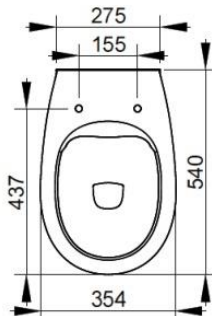

Cod. D553101

White

DOP-No 997

Back to wall bowl with 4,5 L universal outlet, due to rimless system and interior surface design. Supplied with fixation set. To be completed with seat and cover and outlet bend in case of vertical installation.

Width (mm)	354
Depth (mm)	540
Height (mm)	41
Weight (Kg)	27,7
Flush Volume (l)	4,5
Installation	back to wall
Outlet	universal outlet

	A	
Curva	Da	a
F950099	55	95
F950399	130	140
F950199	160	205 Max
F951199	Racc.eccentrico 20mm	
F951299	Racc.eccentrico 40mm	

(* Mandatory)

F950399
Plastic 'S' outlet bend 90°

F950099
Plastic outlet bend 90°

F950199
Plastic outlet bend 90°, to be installed only on shifted BTW bowl

F951299
Eccentric adapter for outlet +/- 40mm.

F951199
Eccentric adapter for outlet +/- 20mm.