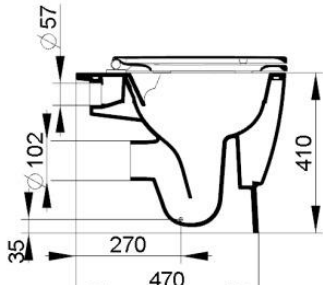

Cod. D553101

White

DOP-No 997

Back to wall bowl with 4,5 L universal outlet, due to rimless system and interior surface design. Supplied with fixation set. To be completed with seat and cover and outlet bend in case of vertical installation.

Width (mm)	354
Depth (mm)	540
Height (mm)	41
Weight (Kg)	27,7
Flush Volume (l)	4,5
Installation	back to wall
Outlet	universal outlet

	A	
Curva	Da	a
F950099	55	95
F950399	130	140
F950199	160	205 Max
F951199	Racc.eccentrico 20mm	
F951299	Racc.eccentrico 40mm	