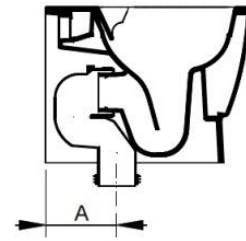

Cod. D553101

White

DOP-No 997

Back to wall bowl with 4,5 L universal outlet, due to rimless system and interior surface design. Supplied with fixation set. To be completed with seat and cover and outlet bend in case of vertical installation.

Width (mm)	354
Depth (mm)	540
Height (mm)	41
Weight (Kg)	27,7
Flush Volume (l)	4,5
Installation	back to wall
Outlet	universal outlet

	A	
Curva	Da	a
F950099	55	95
F950399	130	140
F950199	160	205 Max
F951199	Racc.eccentrico 20mm	
F951299	Racc.eccentrico 40mm	