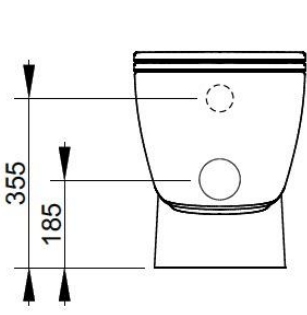

Cod. D553101

White

DOP-No 997

Back to wall bowl with 4,5 L universal outlet, due to rimless system and interior surface design. Supplied with fixation set. To be completed with seat and cover and outlet bend in case of vertical installation.

Width (mm)	354
Depth (mm)	540
Height (mm)	41
Weight (Kg)	27,7
Flush Volume (l)	4,5
Installation	back to wall
Outlet	universal outlet

	A	
Curva	Da	a
F950099	55	95
F950399	130	140
F950199	160	205 Max
F951199	Racc.eccentrico 20mm	
F951299	Racc.eccentrico 40mm	