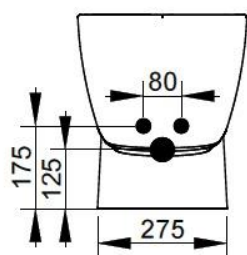

Cod. D553501

White

DOP-No 14528

Back to wall bidet with central taphole; supplied with fixation set.

Width mm)	358
Depth (mm)	540
Height mm)	41
Weight Kg)	23,2
Overflow hole	Si
Tap Holes	One-hole
Installation	back to wall