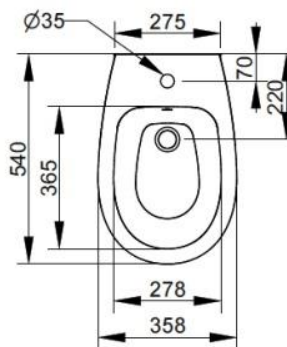

Cod. D553501

White

DOP-No 14528

Back to wall bidet with central taphole; supplied with fixation set.

Width mm)	358
Depth (mm)	540
Height mm)	41
Weight Kg)	23,2
Overflow hole	Si
Tap Holes	One-hole
Installation	back to wall

PROVIDED FIXINGS / ACCESSORIES

F954199

Fixation set for floor standing wc and pedestal

NOT PROVIDED FIXINGS / ACCESSORIES / SPARE PARTS

(* Mandatory)

V9060CR

Decorative caps for fixation set F954199 (2 pcs) white