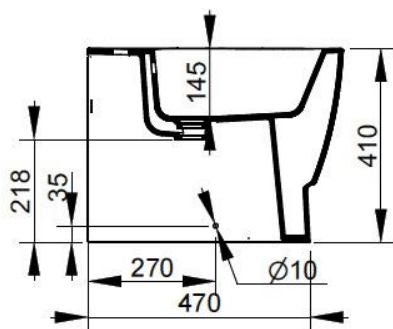

Cod. D553501

White

DOP-No 14528

Back to wall bidet with central taphole; supplied with fixation set.

Width mm)	358
Depth (mm)	540
Height mm)	41
Weight Kg)	23,2
Overflow hole	Si
Tap Holes	One-hole
Installation	back to wall

PROVIDED FIXINGS / ACCESSORIES

F954199

Fixation set for floor standing wc and pedestal

NOT PROVIDED FIXINGS / ACCESSORIES / SPARE PARTS

(* Mandatory)

V9060CR

Decorative caps for fixation set F954199 (2 pcs) white