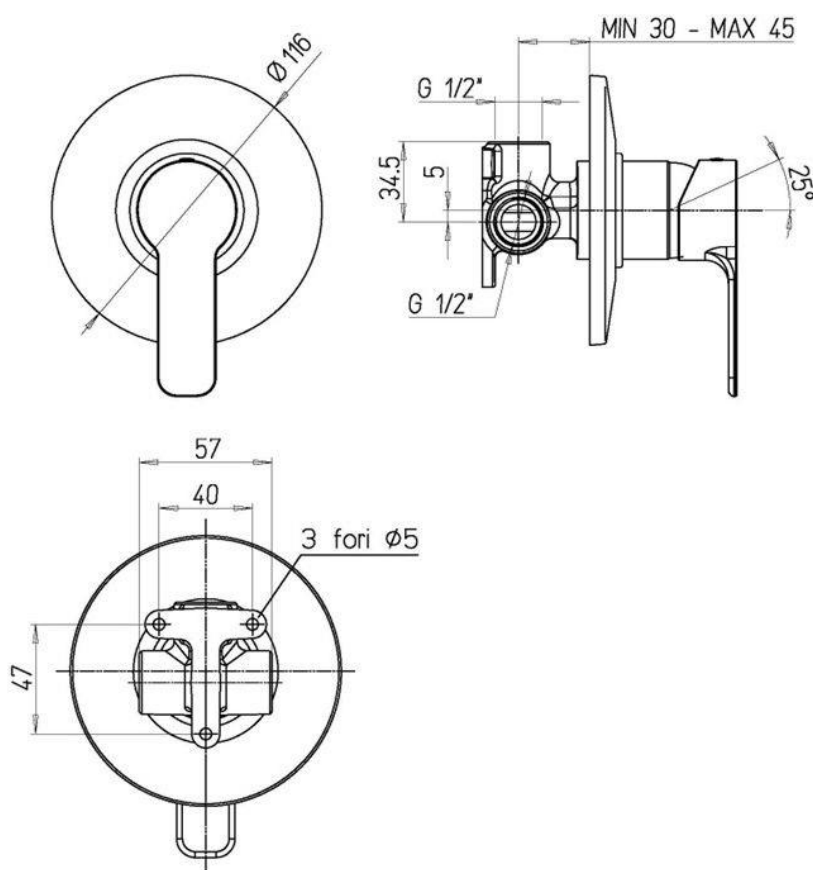

R1041CR

FEATURES

Plate	round
Cartridge	ceramic
Cartridge dimension	35 mm
Water outlet	G 1/2"
Water inlet	G 1/2"
Kit	complete with external plate and built-in

SPARE PARTS

VR10699

Mixing cartridge - D35 mm. - H 59 mm. - square 9x9 mm.