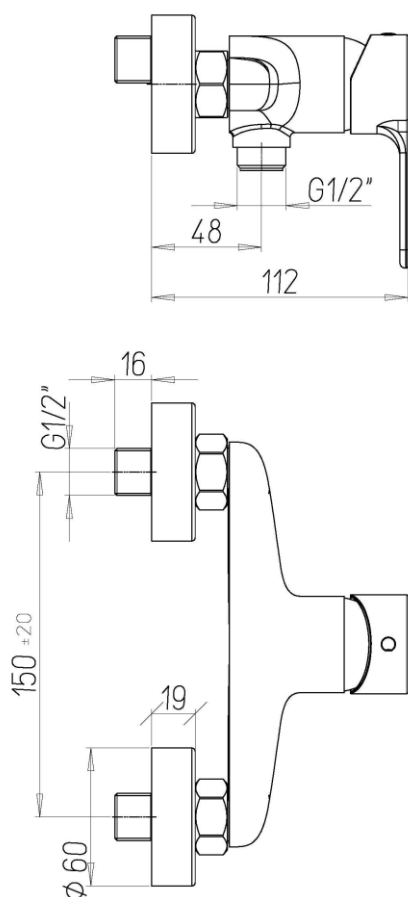

R1051CR

FEATURES

Cartridge	ceramic
Cartridge dimension	35 mm
Connection	eccentric fittings G 1/2"
Water outlet	G 1/2"
Shower kit	to be completed with shower kit

SPARE PARTS

VR10799

Mixing cartridge - D35 mm. - H 56 mm. - with inferior ring - square 9x9 mm.