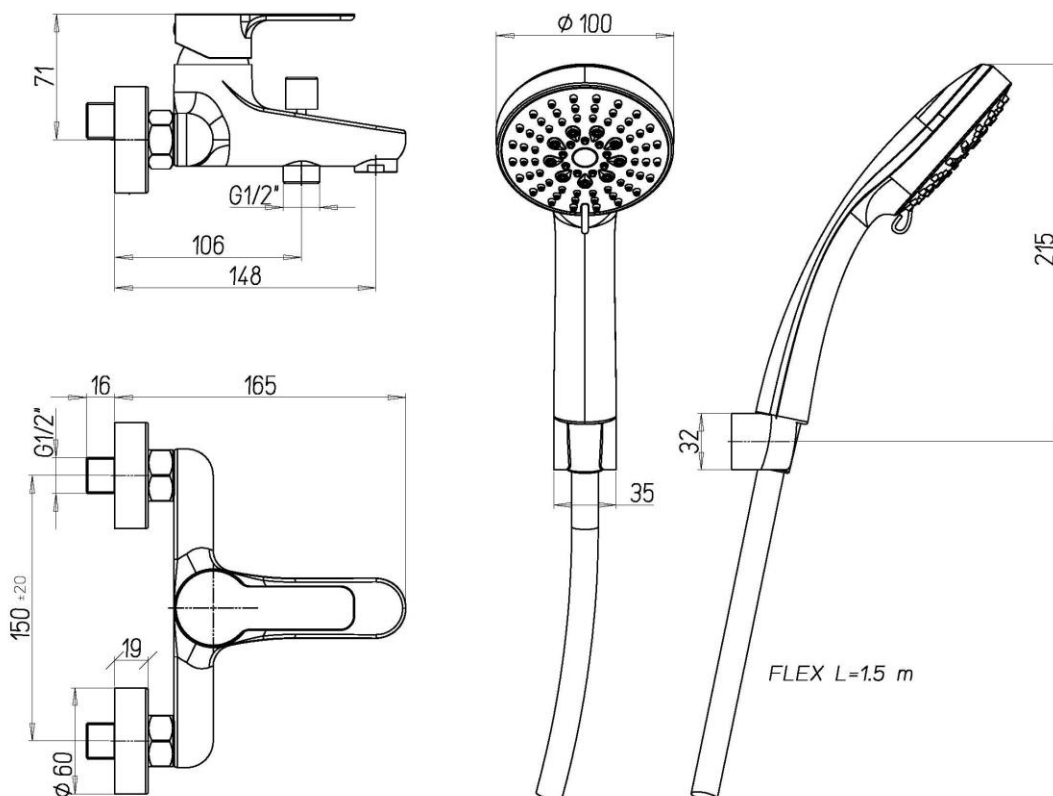

R1052CR

FEATURES

Cartridge	ceramic
Cartridge dimension	35 mm
Connection	eccentric fittings G 1/2"
Water outlet	shower G 1/2"
Diverter	with automatic return
Hand shower holder	fixed wall
Shower kit	shower hose and 5-spray handshower

SPARE PARTS

VR318CR

Internal aerator caché 24L/min, M24x1 male thread

VR20199

Diverter for exposed bath/shower

VR10799

Mixing cartridge - D35 mm. - H 56 mm. - with inferior ring - square 9x9 mm.