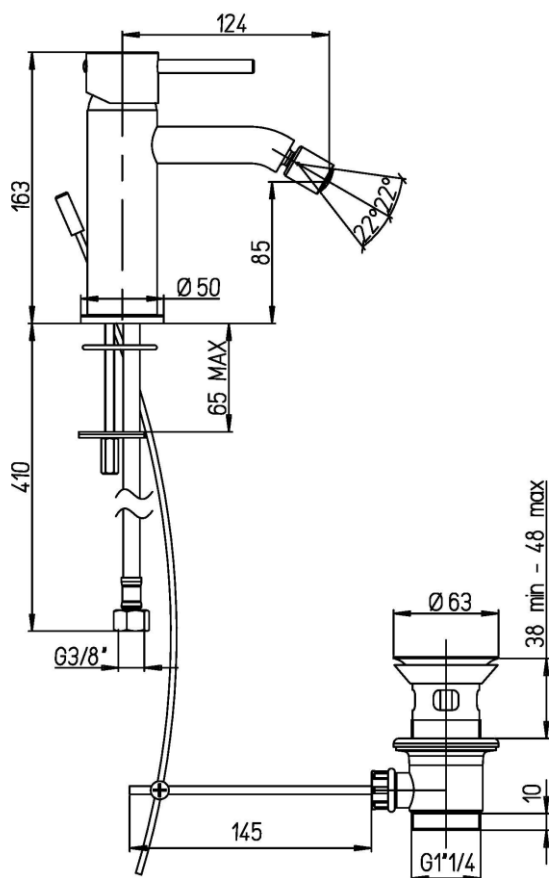

### FEATURES

Spout	fixed with joint
Aerator flow rate	6 l/m
Cartridge	ceramic
Cartridge dimension	35 mm
Connection	flexible steel hoses with connection G 3/8"
Outlet	waste 1-1/4

disponibile nei seguenti colori:

### SPARE PARTS

#### VR31499

Internal aerator caché 8L/min, M18,5x1 male thread

#### VR10499

Mixing cartridge - D35 mm. - H 59 mm. - with superior ring - square 9x9 mm.

Jupdated: 19/09/2023