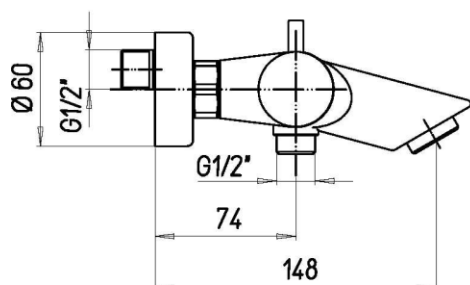

SPARE PARTS

VR317CR

Complete aerator 24L/min, M28x1 male thread

VR10999

Diverter cartridge for exposed 2-ways thermostatic- D35 mm. - H 72 mm. - square 7x7 mm.

VR11199

Thermostatic cartridge D34x90 mm. - D10 mm.