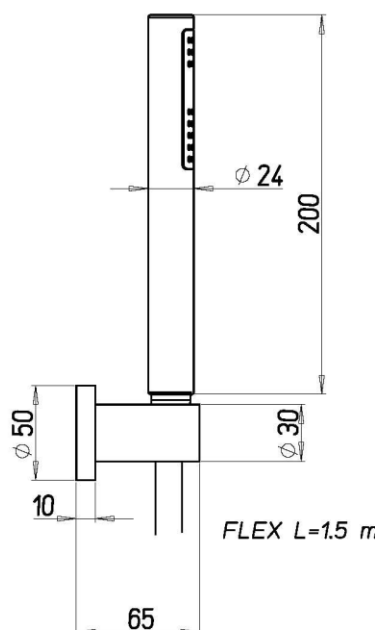

SPARE PARTS

VR317CR

Complete aerator 24L/min, M28x1 male thread

VR10999

Diverter cartridge for exposed 2-ways thermostatic- D35 mm. - H 72 mm. - square 7x7 mm.

VR11199

Thermostatic cartridge D34x90 mm. - D10 mm.