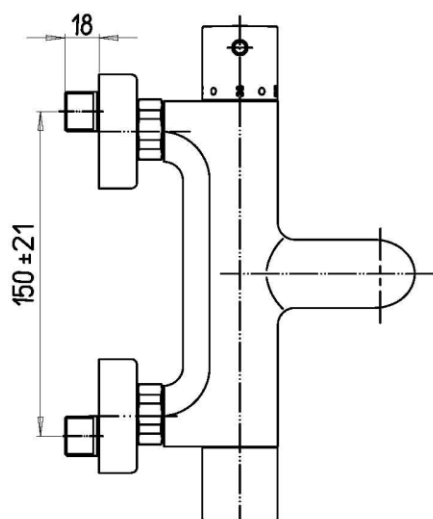

SPARE PARTS

VR317CR

Complete aerator 24L/min, M28x1 male thread

VR10999

Diverter cartridge for exposed 2-ways thermostatic- D35 mm. - H 72 mm. - square 7x7 mm.

VR11199

Thermostatic cartridge D34x90 mm. - D10 mm.