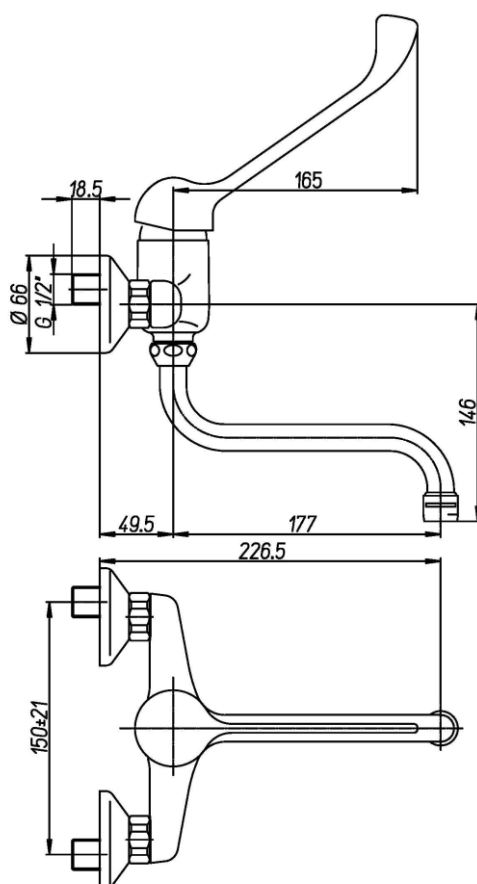

R4022CR

FEATURES

Spout	swivel
Spout length	180 mm
Aerator flow rate	6 l/m
Cartridge	ceramic
Cartridge dimension	40 mm
Connection	eccentric fittings G 1/2"

SPARE PARTS

VR315CR

Complete aerator 8L/min, M22x1 female thread

VR309CR

Complete aerator 6L/min, M22x1 female thread

VR304CR

Complete aerator 4L/min, M22x1 female thread

VR10599

Mixing cartridge - D40 mm. - H 79 mm. - with inferior ring - square 10x10 mm.

J updated: 19/09/2023