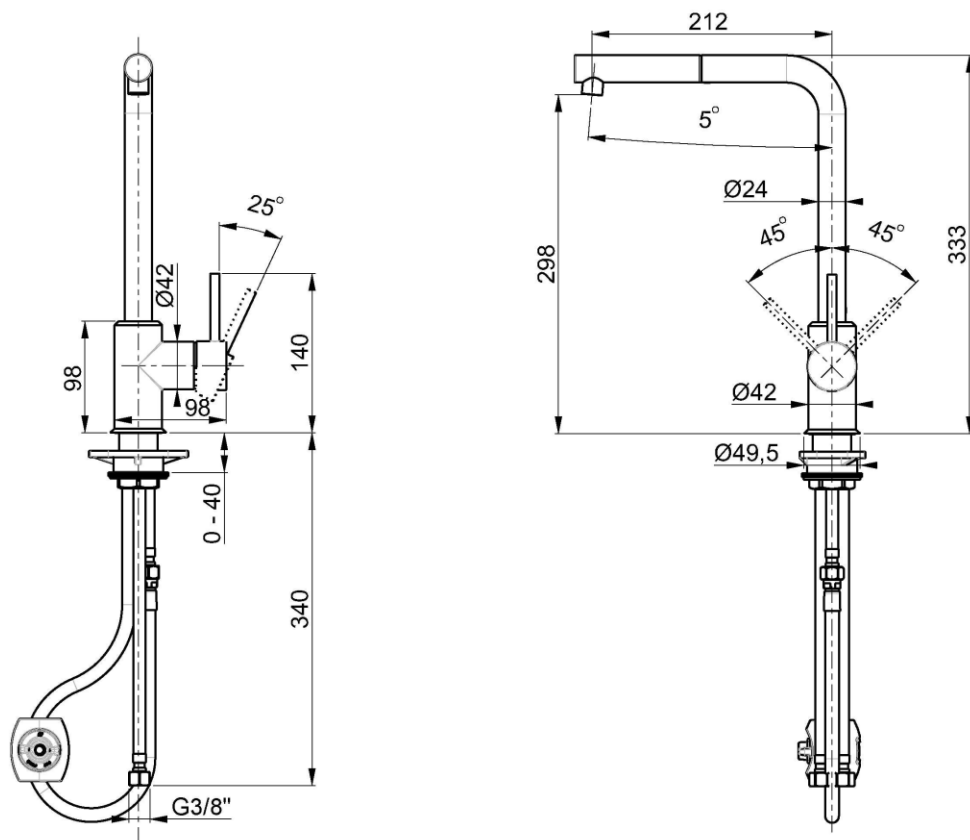

R4031CR

FEATURES

Spout	swivel pull-out one functional spray shower
Spout length	200 mm
Aerator flow rate	6 l/m
Cartridge	ceramic
Cartridge dimension	35 mm
Connection	flexible steel hoses with connection G 3/8"

disponibile nei seguenti colori:

Cromato

Nero Opaco

SPARE PARTS

VR310CR

Complete aerator 6L/min, M16x1 female thread

VR10699

Mixing cartridge - D35 mm. - H 59 mm. - square 9x9 mm.