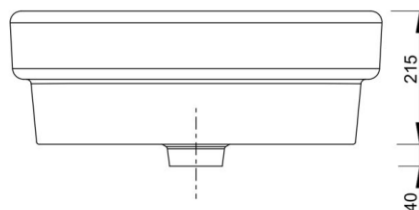

Cod. D021201

White

DOP-No 14688

Wall mounted sink for assembly with brackets, to be separately ordered

Width mm)	600
Depth (mm)	450
Height mm)	215
Weight Kg)	22
Overflow hole	Si
Tap Holes	No-hole
Installation	installation on brackets

NOT PROVIDED FIXINGS / ACCESSORIES / SPARE PARTS

(* Mandatory)

V015199

Syphon-waste for sinks.

F021199 *

Kenia-Virginia 90° wall brackets.