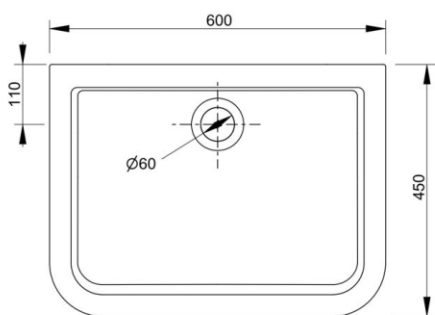

Cod. D021201

White

DOP-No 14688

Wall mounted sink for assembly with brackets, to be separately ordered

Width mm)	600
Depth (mm)	450
Height mm)	215
Weight Kg)	22
Overflow hole	Si
Tap Holes	No-hole
Installation	installation on brackets