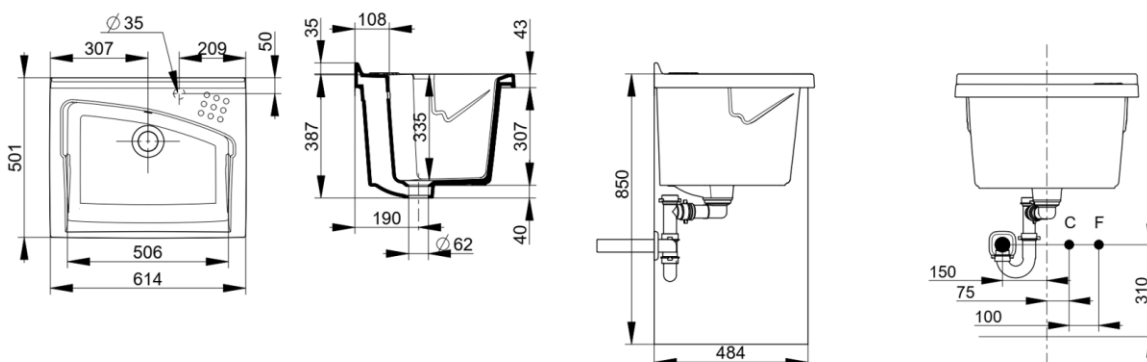

Cod. D083001

White

DOP-No 14688

Ceramic sink for cabinet, with pre-punched taphole

Width mm)	610
Depth (mm)	500
Height mm)	345
Weight Kg)	29
Overflow hole	Si
Tap Holes	Pre-punched hole
Installation	vanity sink on furniture

### NOT PROVIDED FIXINGS / ACCESSORIES / SPARE PARTS

(\* Mandatory)

**A005001**

Cabinet for Revine sink 61x50x81 with wooden scrubbing board

**V0104CR**

Laundry basket 36x35x31 for Revine cabinet.

**V015299**