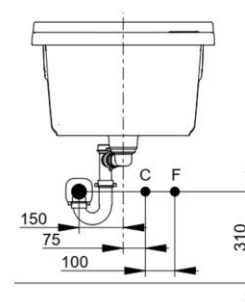

Cod. D083201

White

DOP-No 14688

Ceramic sink for cabinet, with pre-punched taphole

Width mm)	610
Depth (mm)	610
Height mm)	345
Weight Kg)	32
Overflow hole	Si
Tap Holes	Pre-punched hole
Installation	vanity sink on furniture

NOT PROVIDED FIXINGS / ACCESSORIES / SPARE PARTS

(* Mandatory)

A006101

Cabinet for Revine sink 61x61x81 with wooden scrubbing board

V0104CR

Laundry basket 36x35x31 for Revine cabinet.

V015299

Syphon-waste for Revine sink.