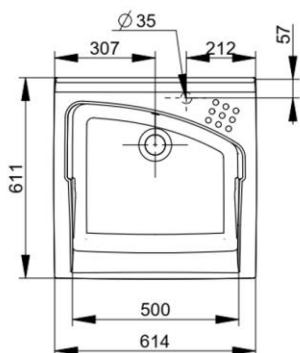

Cod. D083201

White

DOP-No 14688

Ceramic sink for cabinet, with pre-punched taphole

Width mm)	610
Depth (mm)	610
Height mm)	345
Weight Kg)	32
Overflow hole	Si
Tap Holes	Pre-punched hole
Installation	vanity sink on furniture

NOT PROVIDED FIXINGS / ACCESSORIES / SPARE PARTS

(* Mandatory)

A006101

Cabinet for Revine sink 61x61x81 with wooden scrubbing board

V0104CR

Laundry basket 36x35x31 for Revine cabinet.

V015299

Syphon-waste for Revine sink.