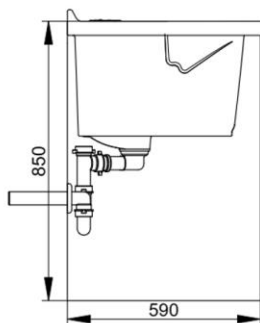

Cod. D083201

White

DOP-No 14688

Ceramic sink for cabinet, with pre-punched taphole

Width mm)	610
Depth (mm)	610
Height mm)	345
Weight Kg)	32
Overflow hole	Si
Tap Holes	Pre-punched hole
Installation	vanity sink on furniture

NOT PROVIDED FIXINGS / ACCESSORIES / SPARE PARTS

(* Mandatory)

A006101

Cabinet for Revine sink 61x61x81 with wooden scrubbing board

V0104CR

Laundry basket 36x35x31 for Revine cabinet.

V015299

Syphon-waste for Revine sink.