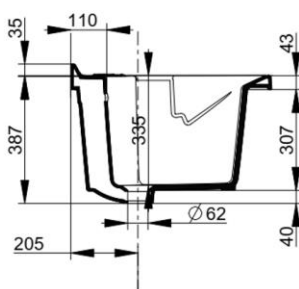

Cod. D083201

White

DOP-No 14688

Ceramic sink for cabinet, with pre-punched taphole

Width mm)	610
Depth (mm)	610
Height mm)	345
Weight Kg)	32
Overflow hole	Si
Tap Holes	Pre-punched hole
Installation	vanity sink on furniture

NOT PROVIDED FIXINGS / ACCESSORIES / SPARE PARTS

(* Mandatory)

A006101

Cabinet for Revine sink 61x61x81 with wooden scrubbing board

V0104CR

Laundry basket 36x35x31 for Revine cabinet.

V015299

Syphon-waste for Revine sink.

V011299

Wooden scrubbing board for Revine 60.

Updated: 19/09/2023