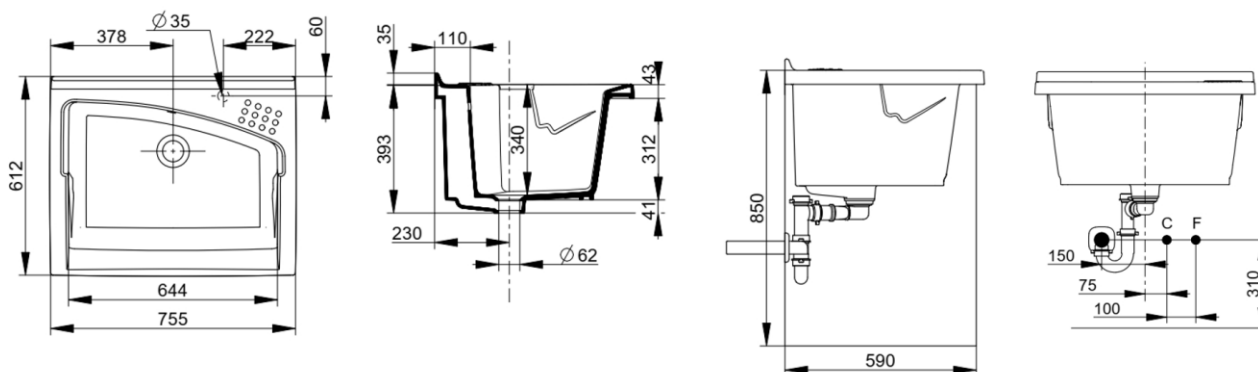

Cod. D083401

White

DOP-No 14688

Ceramic sink for cabinet, with pre-punched taphole

Width mm)	750
Depth (mm)	610
Height mm)	345
Weight Kg)	37
Overflow hole	Si
Tap Holes	Pre-punched hole
Installation	vanity sink on furniture

NOT PROVIDED FIXINGS / ACCESSORIES / SPARE PARTS

(* Mandatory)

A007501

Cabinet for Revine sink 75x61x81 with wooden scrubbing board

V0104CR

Laundry basket 36x35x31 for Revine cabinet.

V015299

Syphon-waste for Revine sink.