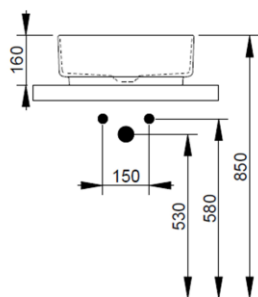

Cod. D310501

White

DOP-No 997

Round vessel basin with thin walls without taphole and overflow, supplied with ceramic covered waste and fixation set

Width mm)	440
Depth (mm)	440
Height mm)	160
Weight Kg)	9,30
Overflow hole	No
Tap Holes	No-hole
Installation	vessel installation

available colours:

White

Matt White

Antique Pink

Warm Clay

Concrete Grey

Wild Sage

Sky Blue

Matt Black