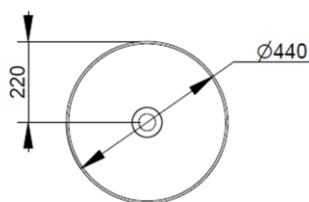

Cod. D310501

White

DOP-No 997

Round vessel basin with thin walls without taphole and overflow, supplied with ceramic covered waste and fixation set

Width mm)	440
Depth (mm)	440
Height mm)	160
Weight Kg)	9,30
Overflow hole	No
Tap Holes	No-hole
Installation	vessel installation

available colours:

White

Matt White

Antique Pink

Warm Clay

Concrete Grey

Wild Sage

Sky Blue

Matt Black