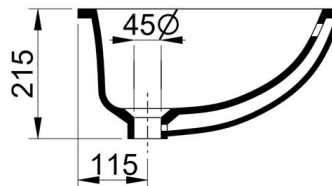

Cod. D320201

White

DOP-No 14688

Under countertop oval basin, with overflow. Supplied with furniture cutting template and fixation set. Glazed under countertop.

Width mm)	580
Depth (mm)	420
Height mm)	215
Weight Kg)	8,6
Overflow hole	Si
Tap Holes	No-hole
Installation	under countertop