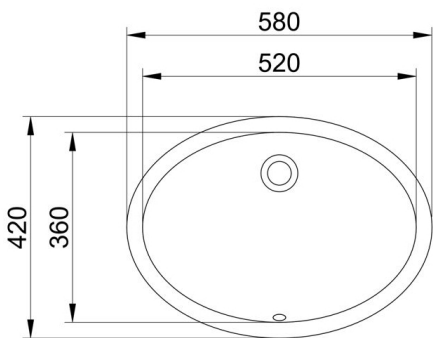

Cod. D320201

White

DOP-No 14688

Under countertop oval basin, with overflow. Supplied with furniture cutting template and fixation set. Glazed under countertop.

Width mm)	580
Depth (mm)	420
Height mm)	215
Weight Kg)	8,6
Overflow hole	Si
Tap Holes	No-hole
Installation	under countertop

PROVIDED FIXINGS / ACCESSORIES

F332199

Fixation set for under countertop basin.

NOT PROVIDED FIXINGS / ACCESSORIES / SPARE PARTS

(* Mandatory)

V3021CR

Push button pop-up waste, with overflow, chrome plated