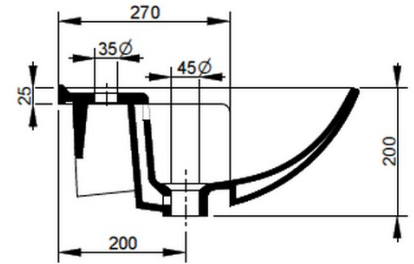

Cod. D340101

White

DOP-No 14688

Semi-recessed basin with overflow, with central taphole and lateral pre-punched tapholes; supplied with furniture cutting template.

Width mm)	645
Depth (mm)	460
Height mm)	200
Weight Kg)	17
Overflow hole	Si
Tap Holes	One hole + Pre-punched
Installation	semi-recessed