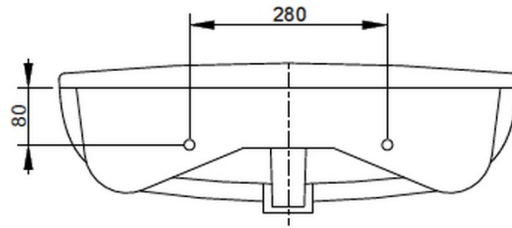

Cod. D340101

White

DOP-No 14688

Semi-recessed basin with overflow, with central taphole and lateral pre-punched tapholes; supplied with furniture cutting template.

Width mm)	645
Depth (mm)	460
Height mm)	200
Weight Kg)	17
Overflow hole	Si
Tap Holes	One hole + Pre-punched
Installation	semi-recessed

NOT PROVIDED FIXINGS / ACCESSORIES / SPARE

(\* Mandatory)

**V3021CR**

Push button pop-up waste, with overflow, chrome plated