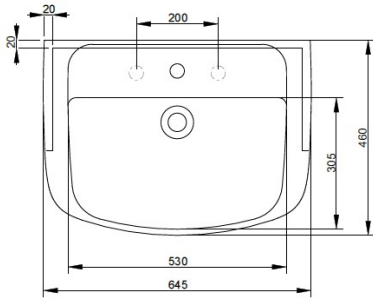

Cod. D340101

White

DOP-No 14688

Semi-recessed basin with overflow, with central taphole and lateral pre-punched tapholes; supplied with furniture cutting template.

Width mm)	645
Depth (mm)	460
Height mm)	200
Weight Kg)	17
Overflow hole	Si
Tap Holes	One hole + Pre-punched
Installation	semi-recessed