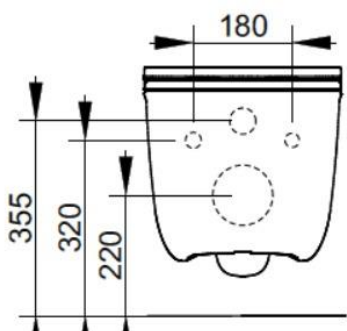

Cod. D482501

White

DOP-No 997

Wall hung bowl, 4,5 L flush, due to rimless system and interior surface design. For assembly with suitable wall mounted chair brackets. Including fixation kit for hidden attachment. To be completed with seat and cover.

Width (mm)	360
Depth (mm)	550
Height (mm)	310
Weight (Kg)	25,40
Flush Volume (l)	4,5
Installation	wall hung
Outlet	horizontal outlet

available colours:

SEAT and COVER (NOT INCLU

PROVIDED FIXINGS / ACCESSORIES