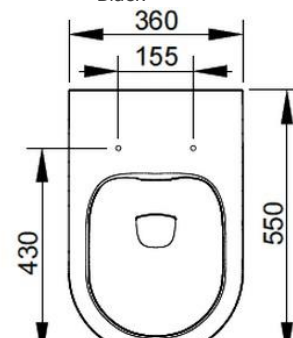

Cod. D482501

White

DOP-No 997

Wall hung bowl, 4,5 L flush, due to rimless system and interior surface design. For assembly with suitable wall mounted chair brackets. Including fixation kit for hidden attachment. To be completed with seat and cover.

Width (mm)	360
Depth (mm)	550
Height (mm)	310
Weight (Kg)	25,40
Flush Volume (l)	4,5
Installation	wall hung
Outlet	horizontal outlet

available colours:

SEAT and COVER (NOT INCLU

PROVIDED FIXINGS / ACCESSORIES