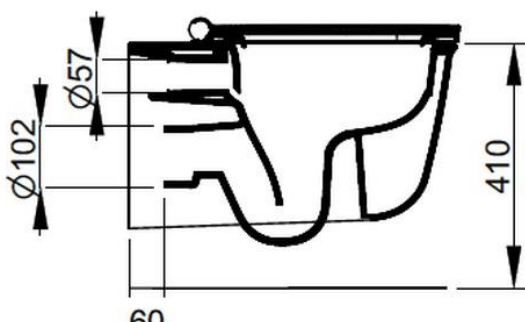

Cod. D482501

White

DOP-No 997

Wall hung bowl, 4,5 L flush, due to rimless system and interior surface design. For assembly with suitable wall mounted chair brackets. Including fixation kit for hidden attachment. To be completed with seat and cover.

Width (mm)	360
Depth (mm)	550
Height (mm)	310
Weight (Kg)	25,40
Flush Volume (l)	4,5
Installation	wall hung
Outlet	horizontal outlet

available colours:

SEAT and COVER (NOT INCLU

PROVIDED FIXINGS / ACCESSORIES