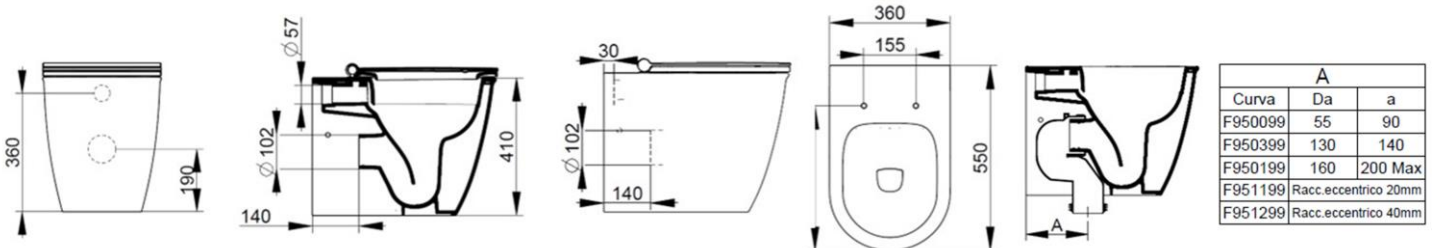

SEAT and COVER (NOT INCLU

S483201
Normal closing seat and cover, with metal quick take-off hinges

S483301
Soft closing seat and cover, with metal quick take-off hinges

PROVIDED FIXINGS / ACCESSORIES

F953299
Fixation set for hidden BTW installation

NOT PROVIDED FIXINGS / ACCESSORIES / SPARE

(* **Mandatory**)

F950399
Plastic 'S' outlet bend 90°

F950099
Plastic outlet bend 90°

F950199
Plastic outlet bend 90°, to be installed only on shifted BTW bowl

F951299
Eccentric adapter for outlet +/- 40mm.

F951199
Eccentric adapter for outlet +/- 20mm.