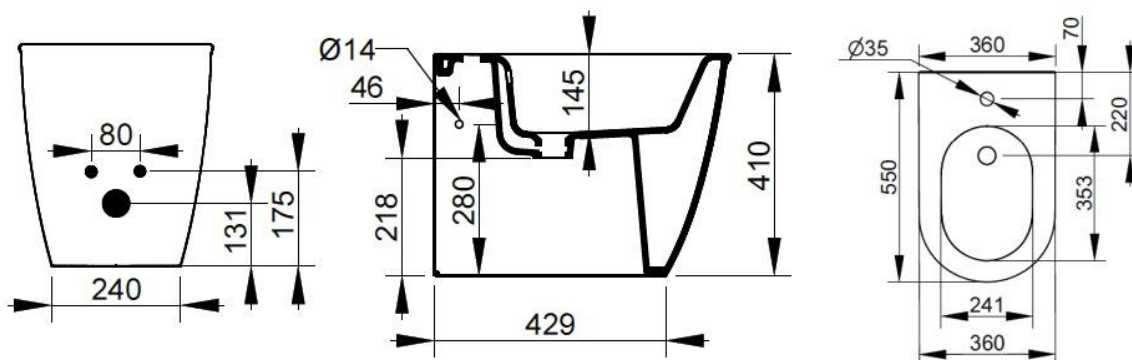

Cod. D483501

White

DOP-No 14528

Back to wall bidet, with central taphole; supplied with fixation set for hidden attachment.

Width mm)	358
Depth (mm)	550
Height mm)	410
Weight Kg)	24,20
Overflow hole	Si
Tap Holes	One-hole
Installation	back to wall

available colours:

White

Matt White

Antique Pink

Concrete Grey

Sky Blue

Matt Black

PROVIDED FIXINGS / ACCESSORIES

F953299

Fixation set for hidden BTW installation