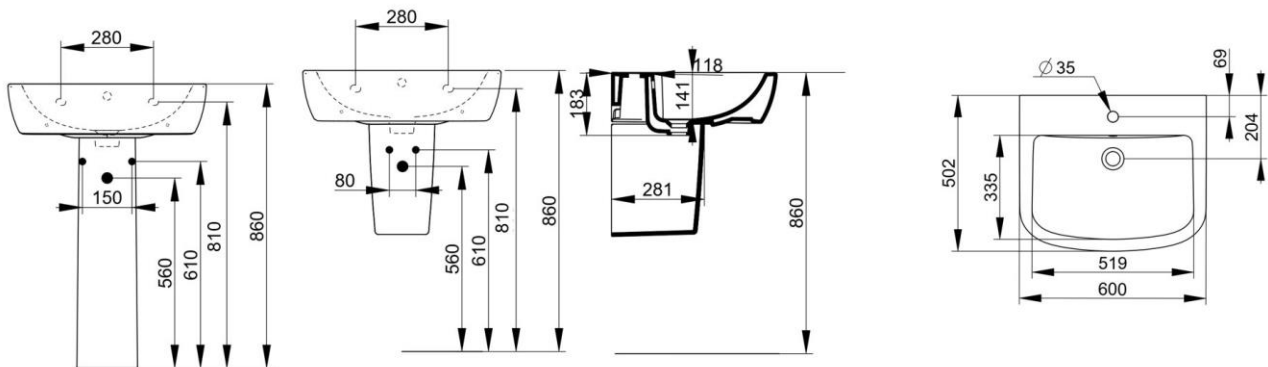

Cod. D521201

White

DOP-No 14688

Wall mounted basin with overflow and central taphole; for assembly with pedestal, semi-pedestal, or alone with syphon. To be installed with compatible fixings according to wall type.

Width mm)	600
Depth (mm)	502
Height mm)	145
Weight Kg)	20,4
Overflow hole	Si
Tap Holes	One-hole
Installation	wall mounted

NOT PROVIDED FIXINGS / ACCESSORIES / SPARE PARTS

(* Mandatory)

D521501
Ceramic pedestal

D521601
Ceramic semi-pedestal
supplied with fixation set.

V3021CR
Push button pop-up waste,
with overflow, chrome
plated

V3030CR
Design syphon for basin

V3023CR
Spare button for pop-up
waste chrome plated