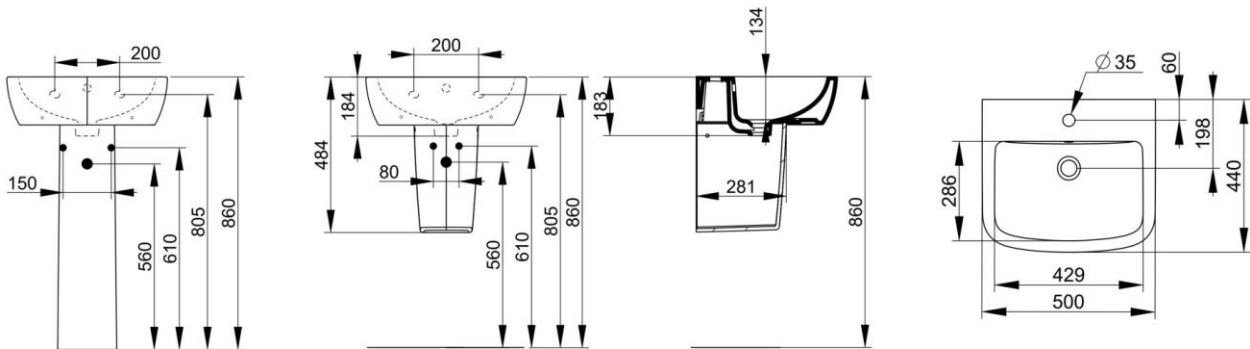

Cod. D521401

White

DOP-No 14688

Wall mounted basin with overflow and central taphole; for assembly with pedestal, semi-pedestal, or alone with syphon. To be installed with compatible fixings according to wall type.

Width mm)	500
Depth (mm)	440
Height mm)	150
Weight Kg)	15,8
Overflow hole	Si
Tap Holes	One-hole
Installation	wall mounted

### NOT PROVIDED FIXINGS / ACCESSORIES / SPARE PARTS

(\* Mandatory)

**D521501**

Ceramic pedestal

**D521601**

Ceramic semi-pedestal supplied with fixation set.

**V3021CR**

Push button pop-up waste, with overflow, chrome plated