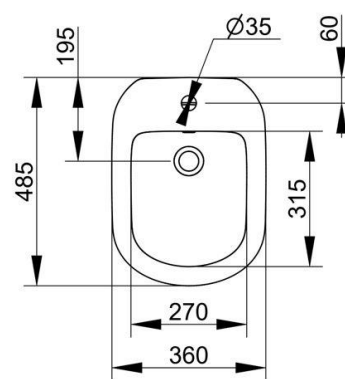

Cod. D522401

White

DOP-No 14528

Floor standing bidet with central taphole; including fixation set.

IMMAGINE
NON DISPONIBILE

Width mm)	360
Depth (mm)	485
Height mm)	400
Weight Kg)	16,9
Overflow hole	Si
Tap Holes	One-hole
Installation	floor standing

PROVIDED FIXINGS / ACCESSORIES

F954199

Fixation set for floor standing wc and pedestal

NOT PROVIDED FIXINGS / ACCESSORIES / SPARE PARTS

(* Mandatory)

V906001

Decorative caps for fixation set F954199 (2 pcs) white

V9060CR

Decorative caps for fixation set F954199 (2 pcs) white