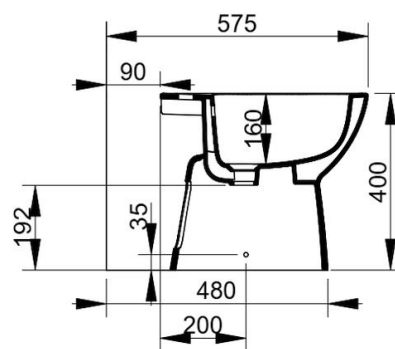

Cod. D522401

White

DOP-No 14528

Floor standing bidet with central taphole; including fixation set.

IMMAGINE
NON DISPONIBILE

Width mm)	360
Depth (mm)	485
Height mm)	400
Weight Kg)	16,9
Overflow hole	Si
Tap Holes	One-hole
Installation	floor standing

PROVIDED FIXINGS / ACCESSORIES

F954199

Fixation set for floor standing wc and pedestal

NOT PROVIDED FIXINGS / ACCESSORIES / SPARE PARTS

(* Mandatory)

V906001

Decorative caps for fixation set F954199 (2 pcs) white

V9060CR

Decorative caps for fixation set F954199 (2 pcs) white