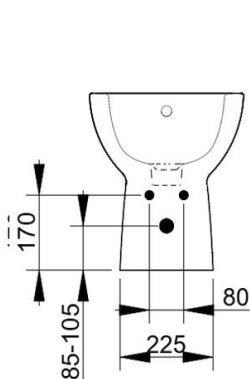

Cod. D522401

White

DOP-No 14528

Floor standing bidet with central taphole; including fixation set.

IMMAGINE
NON DISPONIBILE

Width mm)	360
Depth (mm)	485
Height mm)	400
Weight Kg)	16,9
Overflow hole	Si
Tap Holes	One-hole
Installation	floor standing

PROVIDED FIXINGS / ACCESSORIES

F954199

Fixation set for floor standing wc and pedestal

NOT PROVIDED FIXINGS / ACCESSORIES / SPARE PARTS

(* Mandatory)

V906001

Decorative caps for fixation set F954199 (2 pcs) white

V9060CR

Decorative caps for fixation set F954199 (2 pcs) white