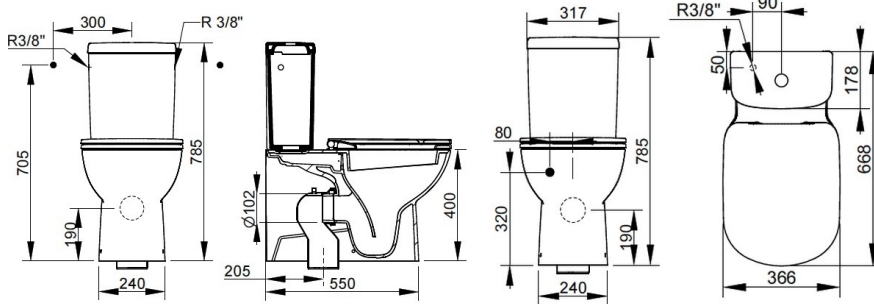

Cod. D523701

White

DOP-No 997

BTW Universal outlet close coupled, for assembly with CC cistern 4,5 L. Necessary equipment: cistern with mechanism, seat and cover, outlet bend in case of vertical installation. Fixation set included.

Width (mm)	366
Depth (mm)	668
Height (mm)	785
Weight (Kg)	28,5
Flush Volume (l)	4,5
Installation	back to wall
Outlet	universal outlet

Curva	A	
	Da	A
F950099	58	138
F950399	207	217
F950199	173	253
F951199	racc. eccentrico 20mm	
F951299	racc. eccentrico 40mm	

**F951199**

Eccentric adapter for outlet +/- 20mm.

**V9042CR** \*

Double flush cistern mechanism with side inlet and chrome plated button.

**V9043CR** \*

Double flush cistern mechanism with bottom inlet and chrome plated button.