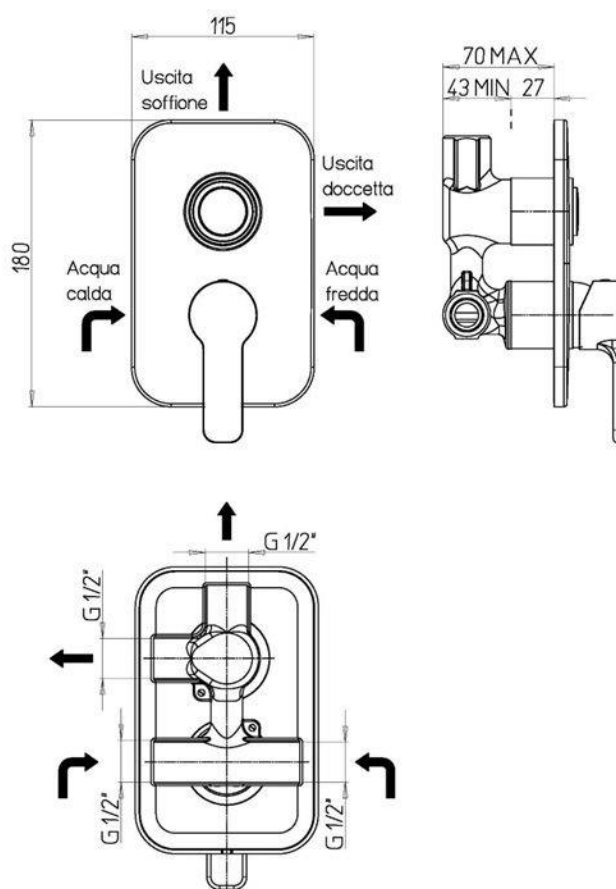

R1042CR

FEATURES

Plate	rectangular
Cartridge	ceramic
Cartridge dimension	35 mm
Water outlet	G 1/2"
Water inlet	G 1/2"
Kit	complete with external plate and built-in
Diverter	with automatic return

SPARE PARTS

VR20099

Diverter for built-in bath/shower

VR10699

Mixing cartridge - D35 mm. - H 59 mm. - square 9x9 mm.