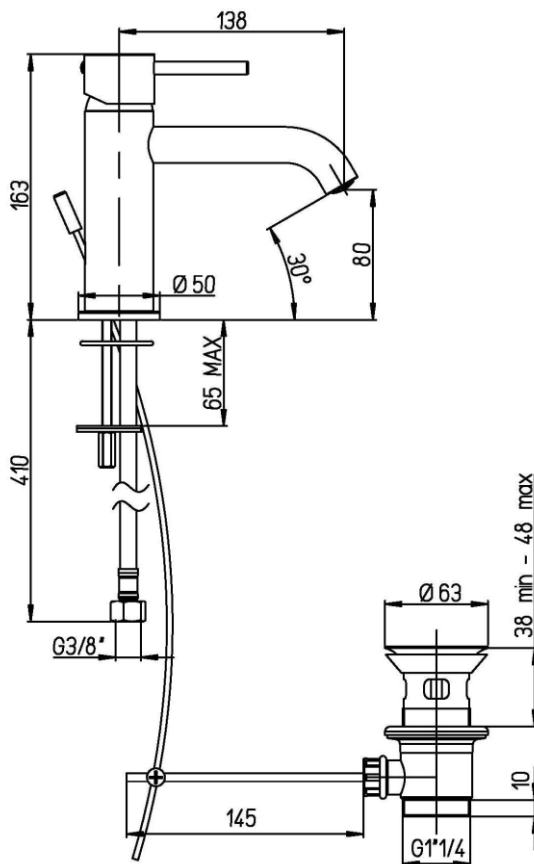

R2011CR

FEATURES

Spout	fixed
Spout length	138 mm
Spout height	80 mm
Aerator flow rate	6 l/m
Cartridge	ceramic
Cartridge dimension	35 mm
Connection	flexible steel hoses with connection G 3/8"
Outlet	waste 1-1/4

disponibile nei seguenti colori:

SPARE PARTS

VR31499

Internal aerator caché 8L/min, M18,5x1 male thread

VR30899

Internal aerator caché 6L/min, M18,5x1 male thread

VR30399

Internal aerator caché 4L/min, M18,5x1 male thread

VR10499

Mixing cartridge - D35 mm. - H 59 mm. - with superior ring - square 9x9 mm.

J updated: 19/09/2023