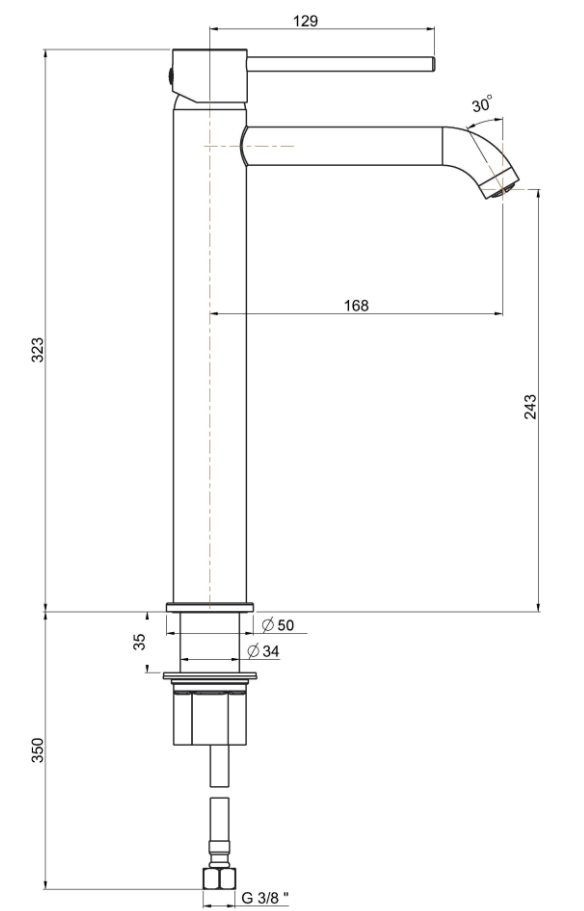

R2012CR

FEATURES

Spout	fixed
Spout length	168 mm
Spout height	243 mm
Aerator flow rate	6 l/m
Cartridge	ceramic
Cartridge dimension	35 mm
Connection	flexible steel hoses with connection G 3/8"
Outlet	without control rod

disponibile nei seguenti colori:

SPARE PARTS

VR31499

Internal aerator caché 8L/min, M18,5x1 male thread

VR30899

Internal aerator caché 6L/min, M18,5x1 male thread

VR30399

Internal aerator caché 4L/min, M18,5x1 male thread

VR10499

Mixing cartridge - D35 mm. - H 59 mm. - with superior ring - square 9x9 mm.

J updated: 19/09/2023