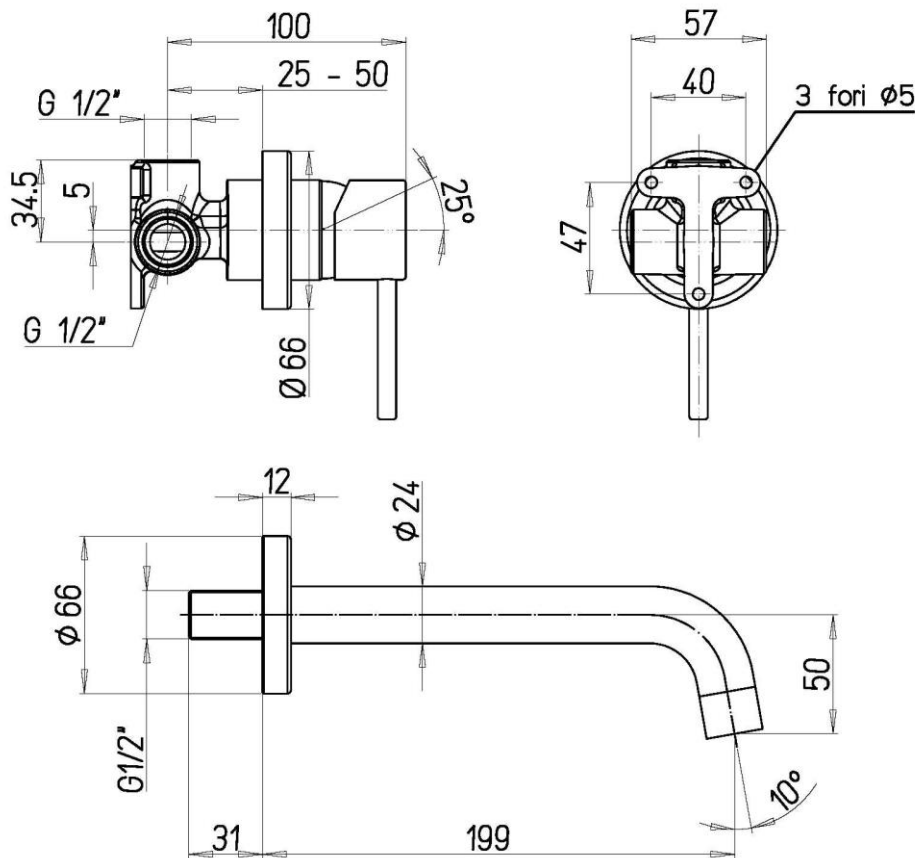

#### FEATURES

Spout	fixed
Plate	without plate
Spout length	199 mm
Aerator flow rate	6 l/m
Cartridge	ceramic
Cartridge dimension	35 mm

disponibile nei seguenti colori:

Cromato

Nero Opaco

#### SPARE PARTS

##### VR313CR

Complete aerator 8L/min, M22x1 female thread

##### VR10699

Mixing cartridge - D35 mm. - H 59 mm. - square 9x9 mm.