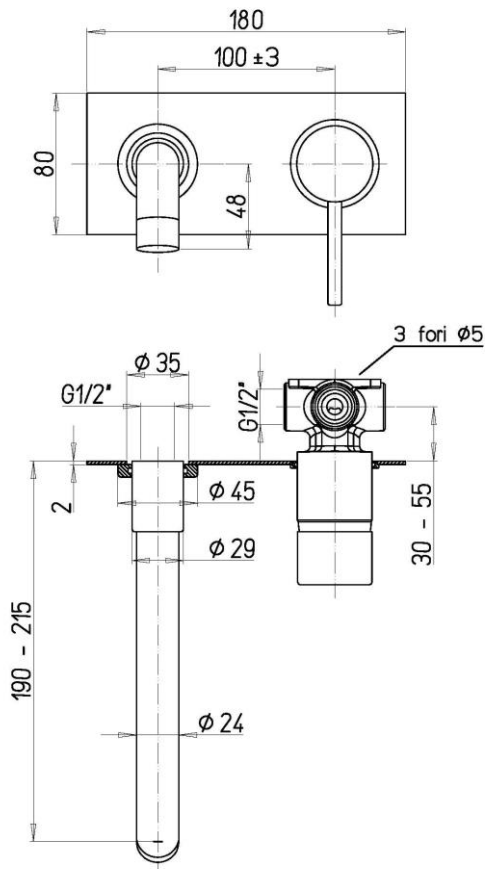

R2022CR

FEATURES

| | |
|---------------------|-------------|
| Spout | fixed |
| Plate | rectangular |
| Spout length | 190-215 mm |
| Aerator flow rate | 6 l/m |
| Cartridge | ceramic |
| Cartridge dimension | 35 mm |

disponibile nei seguenti colori:

Cromato

Nero Opaco

SPARE PARTS

VR313CR

Complete aerator 8L/min, M22x1 female thread

VR307CR

Complete aerator 6L/min, M22x1 female thread

VR302CR

Complete aerator 4L/min, M22x1 female thread

VR10699

Mixing cartridge - D35 mm. - H 59 mm. - square 9x9 mm.

J updated: 19/09/2023