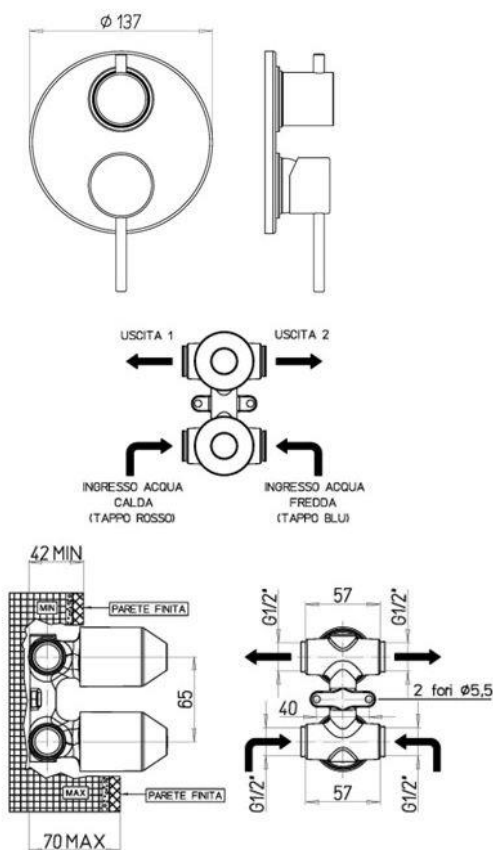

#### FEATURES

Plate	round
Cartridge	ceramic
Cartridge dimension	35 mm
Water outlet	G 1/2"
Water inlet	G 1/2"
Kit	complete with external plate and built-in

disponibile nei seguenti colori:

Cromato

Nero Opaco

#### SPARE PARTS

##### VR10699

Mixing cartridge - D35 mm. - H 59 mm. - square 9x9 mm.

##### VR11099

Diverter cartridge for built-in 2-ways - D35 mm. - H 53,5 mm. - square 7x7 mm.