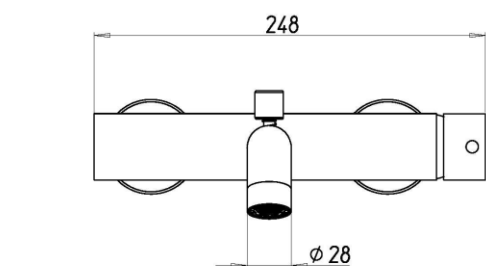

R2052CR

FEATURES

Cartridge	ceramic
Cartridge dimension	35 mm
Connection	eccentric fittings G 1/2"
Water outlet	shower G 1/2"
Diverter	with automatic return
Hand shower holder	swivel wall
Shower kit	shower hose and stick hand shower

disponibile nei seguenti colori:

Cromato

Nero Opaco

SPARE PARTS

VR31899

Internal aerator caché 24L/min, M24x1 male thread

VR20199

Diverter for exposed bath/shower

VR10699

Mixing cartridge - D35 mm. - H 59 mm. - square 9x9 mm.

J updated: 19/09/2023