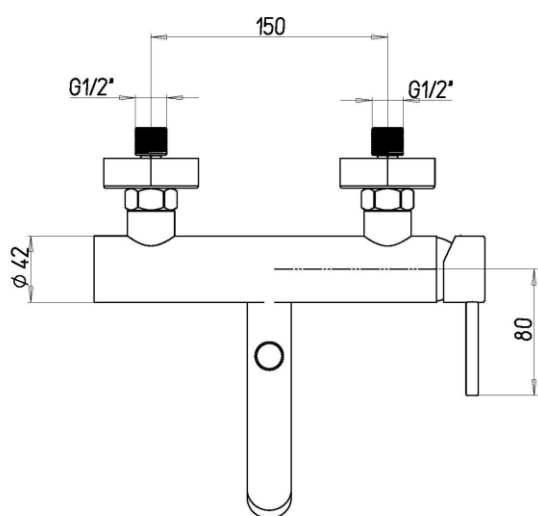

R2052CR

FEATURES

Cartridge	ceramic
Cartridge dimension	35 mm
Connection	eccentric fittings G 1/2"
Water outlet	shower G 1/2"
Diverter	with automatic return
Hand shower holder	swivel wall
Shower kit	shower hose and stick hand shower

disponibile nei seguenti colori:

Cromato

Nero Opaco

SPARE PARTS

VR31899

Internal aerator caché 24L/min, M24x1 male thread

VR20199

Diverter for exposed bath/shower

VR10699

Mixing cartridge - D35 mm. - H 59 mm. - square 9x9 mm.

J updated: 19/09/2023