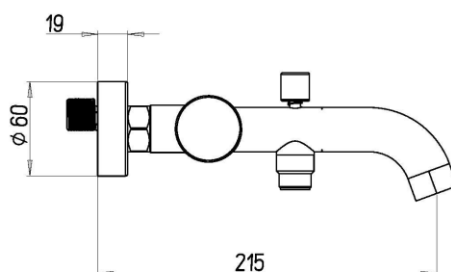

R2052CR

FEATURES

Cartridge	ceramic
Cartridge dimension	35 mm
Connection	eccentric fittings G 1/2"
Water outlet	shower G 1/2"
Diverter	with automatic return
Hand shower holder	swivel wall
Shower kit	shower hose and stick hand shower

disponibile nei seguenti colori:

Cromato

Nero Opaco

SPARE PARTS

VR31899

Internal aerator caché 24L/min, M24x1 male thread

VR20199

Diverter for exposed bath/shower

VR10699

Mixing cartridge - D35 mm. - H 59 mm. - square 9x9 mm.

J updated: 19/09/2023