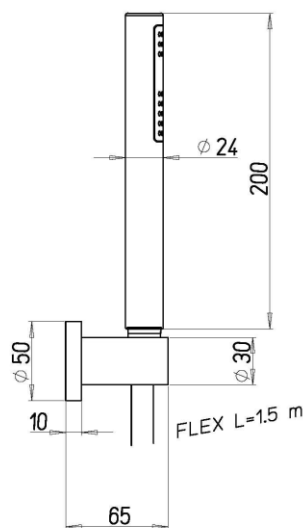

R2052CR

FEATURES

Cartridge	ceramic
Cartridge dimension	35 mm
Connection	eccentric fittings G 1/2"
Water outlet	shower G 1/2"
Diverter	with automatic return
Hand shower holder	swivel wall
Shower kit	shower hose and stick hand shower

disponibile nei seguenti colori:

Cromato

Nero Opaco

SPARE PARTS

VR31899

Internal aerator caché 24L/min, M24x1 male thread

VR20199

Diverter for exposed bath/shower

VR10699

Mixing cartridge - D35 mm. - H 59 mm. - square 9x9 mm.

J updated: 19/09/2023