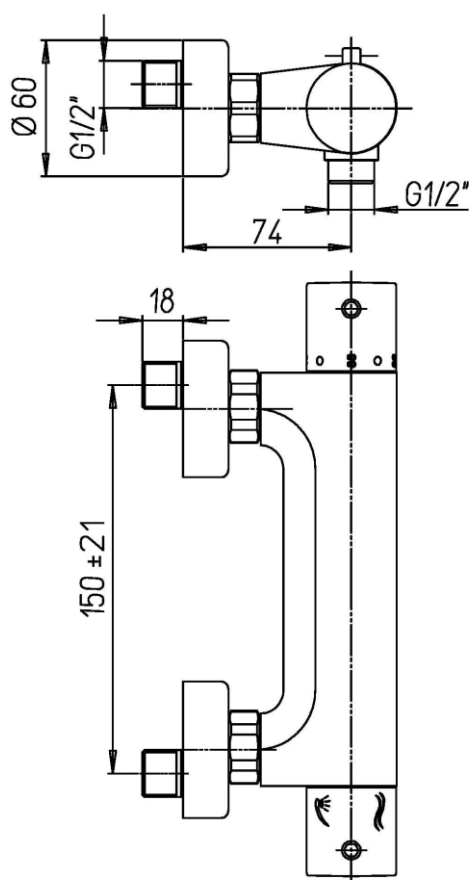

R2081CR

FEATURES

Cartridge	thermostatic
Connection	eccentric fittings G 1/2"
Water outlet	G 1/2"
Shower kit	to be completed with shower kit
Security lock	38°
Valves	swivel wall

disponibile nei seguenti colori:

Cromato

Nero Opaco

SPARE PARTS

VR10299

Screw-down 1/2" - H 52,5 mm. - D8 mm.

VR11199

Thermostatic cartridge D34x90 mm. - D10 mm.