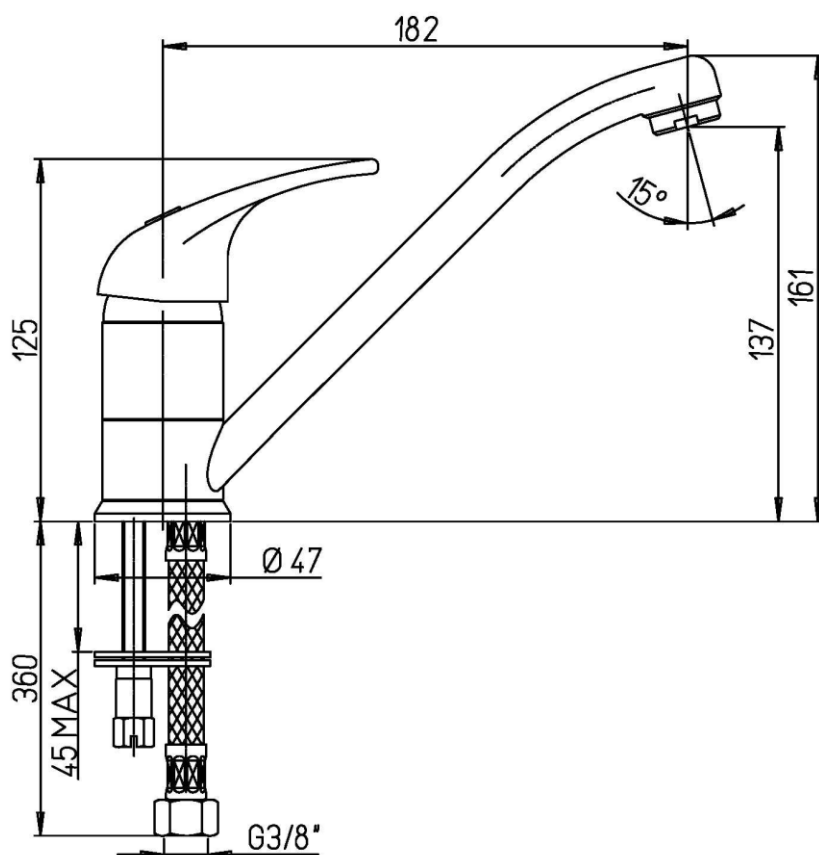

### R4011CR

#### FEATURES

Spout	swivel
Spout length	180 mm
Aerator flow rate	6 l/m
Cartridge	ceramic
Cartridge dimension	35 mm
Connection	flexible steel hoses with connection G 3/8"

##### VR312CR

Complete aerator 8L/min, M24x1 male thread

##### VR10699

Mixing cartridge - D35 mm. - H 59 mm. - square 9x9 mm.