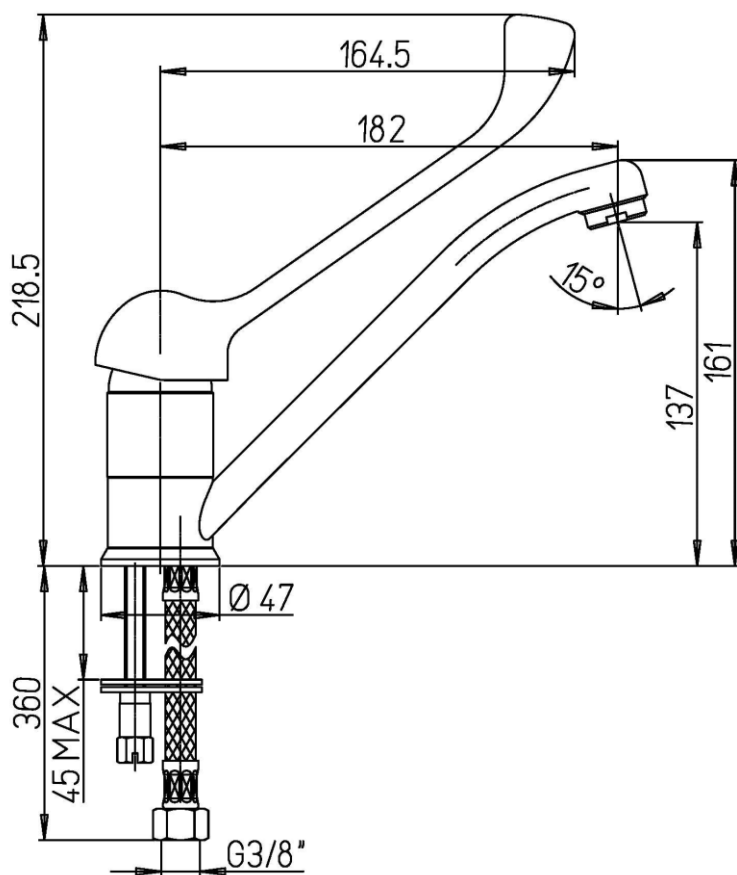

### FEATURES

Spout	swivel
Spout length	180 mm
Aerator flow rate	6 l/m
Cartridge	ceramic
Cartridge dimension	35 mm
Connection	flexible steel hoses with connection G 3/8"

#### VR312CR

Complete aerator 8L/min, M24x1 male thread

#### VR301CR

Complete aerator 4L/min, M24x1 male thread

#### VR10699

Mixing cartridge - D35 mm. - H 59 mm. - square 9x9 mm.

Jupdated: 19/09/2023